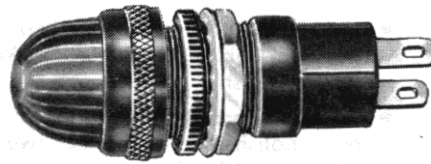

Miniature Incandescent Indicators

FOR REAR MOUNTING IN 9/16" CLEARANCE HOLE
FOR 2 TO 120V OPERATION

See lamp ratings
on page K.

Recognized under the component
program of Underwriters'
Laboratories Inc.

75W., 125V.

For materials and finishes of products in this group, see page 2D.

70-0410-1191-206
Stovepipe lens