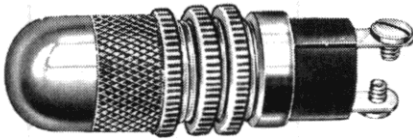

17-1310-0931-205
Stovepipe lens

17 SERIES
70 SERIES

WITH SCREW-ON LENS CAPS

solder terminal	screw terminal
70-0410-11-205	70-1310-11-205

BASE PART NUMBERS

CAP PART NUMBERS		COMPLETE ASSEMBLY PART NUMBERS	
	STOVEPIPE 17-0931-200 transparent ■ 17-0951-200 translucent	17-0410-0931-205 ■ 17-0410-0951-205	17-1310-0931-205 ■ 17-1310-0951-205
	STOVEPIPE 17-0991-200 internal fluting	17-0410-0991-205	17-1310-0991-205
	STOVEPIPE 70-1111-200 back frosted 70-1131-200 transparent	70-0410-1111-205 70-0410-1131-205	70-1310-1111-205 70-1310-1131-205
	STOVEPIPE 70-1191-200 internal fluting	70-0410-1191-205	70-1310-1191-205

■ Specify translucent colors as follows: Red-0951, Green-0952, Yellow (amber)-0973, White-0975, Light Yellow-0976.

Order complete with lamp to be assured of receiving the indicator light and correct lamp together for immediate use.