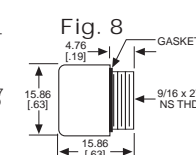

Material & Finish: Base - Chrome Plated Brass, Cap - Polycarbonate - 081 has Chrome Plated Bezel

Uses:
T 3 1/4
MINIATURE
BAYONET
BASE
NEON
LAMP

125 SERIES FOR 11/16" MOUNTING HOLE • OILTIGHT*

BASE PART NO.	VOLTAGE	LAMP NO.	FIG
125-0408-11-143	105-125 AC-DC	521-9053 (B1A)	9
125-0463-11-113	110-125 AC	521-9054 (B2A)	9
125-1308-11-143	105-125 AC-DC	521-9053 (B1A)	10
125-1363-11-113	110-125 AC	521-9054 (B2A)	10

Green & Blue Lens Caps Not Available For Neon Indicators

Neon and incandescent lamp information on Pages 35 and 36

* See Page 14 for Oiltight information

Dimensions in mm [inches]

Uses:
T 4 1/2
CANDELABRA
SCREW BASE
NEON LAMP