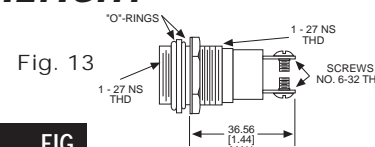

CAP PART NO.	COLOR	FIG	CAP PART NO.	COLOR	FIG
103-1231-403	RED	14	103-1235-403	WHITE	14
103-1233-403	AMBER	14	103-1237-403	CLEAR	14

Material & Finish: Base - Nickel Plated Brass, Cap - Polycarbonate with Chrome Plated Brass Bezel

Green & Blue Lens Caps Not Available For Neon Indicators

Neon and incandescent lamp information on Pages 35 and 36

* See Page 14 for Oiltight information

Dimensions in mm [inches]

Uses:
T 4 1/2
CANDELABRA
SCREW BASE
NEON LAMP