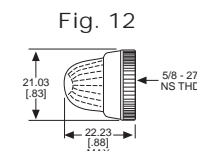

103 SERIES FOR 1" MOUNTING HOLE • OILTIGHT*

BASE PART NO.	VOLTAGE	LAMP NO.	FIG
103-3114-05-103	105-125	521-9051 (B7A)	13
103-3114-05-103	210-250	521-9055 (F4A)	13

CAP PART NO.	COLOR	FIG	CAP PART NO.	COLOR	FIG
103-1231-403	RED	14	103-1235-403	WHITE	14
103-1233-403	AMBER	14	103-1237-403	CLEAR	14

Material & Finish: Base - Nickel Plated Brass, Cap - Polycarbonate with Chrome Plated Brass Bezel

Green & Blue Lens Caps Not Available For Neon Indicators

Neon and incandescent lamp information on Pages 35 and 36

* See Page 14 for Oiltight information

Dimensions in mm [inches]