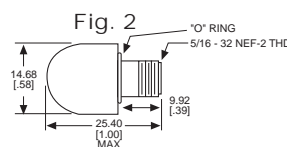

181 SERIES FOR 15/32" MOUNTING HOLE • WATERTIGHT

BASE PART NO.	VOLTAGE	LAMP NO.	FIG
181-8836-09-553	105-125 AC-DC	521-9047 (C7A)	1
181-8864-09-513	110-125 AC	521-9048 (C9A)	1

CAP PART NO.	COLOR	FIG	CAP PART NO.	COLOR	FIG
181-0931-003	RED	2	181-0935-003	WHITE	2
181-0933-003	AMBER	2	181-0937-003	CLEAR	2

Material & Finish: Base - Black Anodized Aluminum, Cap - High Impact Plastic

Uses:
T-2 MIDGET
FLANGE BASE
NEON LAMP

052, 081, 095 & 135 SERIES FOR 11/16" MOUNTING HOLE • WATERTIGHT

BASE PART NO.	VOLTAGE	LAMP NO.	FIG
081-0408-01-343	105-125 AC-DC	521-9053 (B1A)	3
081-0463-01-313	110-125 AC	521-9054 (B2A)	3
081-1308-01-343	105-125 AC-DC	521-9053 (B1A)	4
081-1363-01-313	110-125 AC	521-9054 (B2A)	4

Material & Finish: Base - Chrome Plated Brass, Cap - Polycarbonate - 081 has Chrome Plated Bezel

Uses:
T 3 1/4
MINIATURE
BAYONET
BASE
NEON
LAMP

125 SERIES FOR 11/16" MOUNTING HOLE • OILTIGHT*

BASE PART NO.	VOLTAGE	LAMP NO.	FIG
125-0408-11-143	105-125 AC-DC	521-9053 (B1A)	9
125-0463-11-113	110-125 AC	521-9054 (B2A)	9
125-1308-11-143	105-125 AC-DC	521-9053 (B1A)	10
125-1363-11-113	110-125 AC	521-9054 (B2A)	10

Green & Blue Lens Caps Not Available For Neon Indicators

Neon and incandescent lamp information on Pages 35 and 36

* See Page 14 for Oiltight information

Dimensions in mm [inches]

Uses:
T 4 1/2
CANDELABRA
SCREW BASE
NEON LAMP