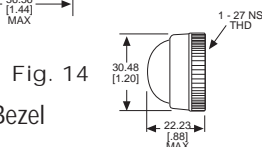

CAP PART NO.	COLOR	FIG	CAP PART NO.	COLOR	FIG
103-1231-403	RED	14	103-1235-403	WHITE	14
103-1233-403	AMBER	14	103-1237-403	CLEAR	14

Material & Finish: Base - Nickel Plated Brass, Cap - Polycarbonate with Chrome Plated Brass Bezel

Green & Blue Lens Caps Not Available For Neon Indicators

Neon and incandescent lamp information on Pages 35 and 36

* See Page 14 for Oiltight information

Dimensions in mm [inches]

Uses:
T 4 1/2
CANDELABRA
SCREW BASE
NEON LAMP