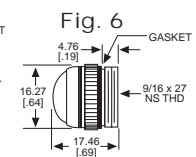

Material & Finish: Base - Black Anodized Aluminum, Cap - High Impact Plastic

Uses:
T-2 MIDGET
FLANGE BASE
NEON LAMP

052, 081, 095 & 135 SERIES FOR 11/16" MOUNTING HOLE • WATERTIGHT

BASE PART NO.	VOLTAGE	LAMP NO.	FIG
081-0408-01-343	105-125 AC-DC	521-9053 (B1A)	3
081-0463-01-313	110-125 AC	521-9054 (B2A)	3
081-1308-01-343	105-125 AC-DC	521-9053 (B1A)	4
081-1363-01-313	110-125 AC	521-9054 (B2A)	4

Material & Finish: Base - Chrome Plated Brass, Cap - Polycarbonate - 081 has Chrome Plated Bezel

Uses:
T 3 1/4
MINIATURE
BAYONET
BASE
NEON
LAMP

125 SERIES FOR 11/16" MOUNTING HOLE • OILTIGHT*

BASE PART NO.	VOLTAGE	LAMP NO.	FIG
125-0408-11-143	105-125 AC-DC	521-9053 (B1A)	9
125-0463-11-113	110-125 AC	521-9054 (B2A)	9
125-1308-11-143	105-125 AC-DC	521-9053 (B1A)	10
125-1363-11-113	110-125 AC	521-9054 (B2A)	10

Green & Blue Lens Caps Not Available For Neon Indicators

Neon and incandescent lamp information on Pages 35 and 36

* See Page 14 for Oiltight information

Dimensions in mm [inches]

Uses:
T 4 1/2
CANDELABRA
SCREW BASE
NEON LAMP