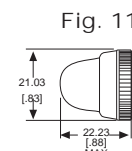

103 SERIES FOR 1" MOUNTING HOLE • OILTIGHT*

BASE PART NO.	VOLTAGE	LAMP NO.	FIG
103-3114-05-103	105-125	521-9051 (B7A)	13
103-3114-05-103	210-250	521-9055 (F4A)	13

CAP PART NO.	COLOR	FIG	CAP PART NO.	COLOR	FIG
103-1231-403	RED	14	103-1235-403	WHITE	14
103-1233-403	AMBER	14	103-1237-403	CLEAR	14

Material & Finish: Base - Nickel Plated Brass, Cap - Polycarbonate with Chrome Plated Brass Bezel

Green & Blue Lens Caps Not Available For Neon Indicators

Neon and incandescent lamp information on Pages 35 and 36

* See Page 14 for Oiltight information

Dimensions in mm [inches]