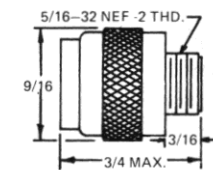

### Colored Legends

**Colored legends on black or gray lenses:** Legends can also be furnished in "negative" or "reverse" style, in which the legend is illuminated in white or other color while the background remains opaque black or gray. To obtain opaque black lens change the "03" in the part number to "57", and to "58" to obtain opaque gray lens.

Examples: 178-5871-500 (gray lens cap)  
360-8430-5871-502 (complete assembly).

### BASE PART NUMBERS

(LH73/1) 359-8430-09-502

CAP PART NUMBERS	TYPE DESIG.	PART NUMBER	LENS CAP COLOR	COMPLETE ASSEMBLY PART NUMBERS
<b>Flat—Non-Diffusing</b>				
	LC11RN2	178-0331-500	Red	360-8430-0331-502
	LC11GN2	178-0332-500	Green	360-8430-0332-502
	LC11YN2	178-0333-500	Yellow (amber)	360-8430-0333-502
	LC11BN2	178-0334-500	Blue	360-8430-0334-502
	LC11CN2	178-0337-500	Clear (colorless)	360-8430-0337-502
<b>Flat—Translucent</b>				
	LC11RT2	178-0371-500	Red	360-8430-0371-502
	LC11GT2	178-0372-500	Green	360-8430-0372-502
	LC11YT2	178-0373-500	Yellow (amber)	360-8430-0373-502
	LC11BT2	178-0374-500	Blue	360-8430-0374-502
	LC11WT2	178-0375-500	White	360-8430-0375-502