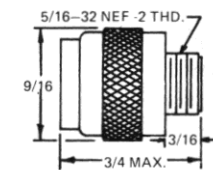

Incandescent Indicators

TWO TERMINALS— FULLY INSULATED

FOR MOUNTING IN 15/32" CLEARANCE HOLE

MEET OR EXCEED ENVIRONMENTAL AND OPERATIONAL REQUIREMENTS OF MIL-L-6723 AND MIL-L-3661B.

T-1 3/4
MIDGET
FLANGE BASE
See lamp ratings
on page J.

360-8430-0371-502
LH73/1; LC11RT2
Flat Lens

Per MIL-L-3661B

QPL Listed

360 SERIES

Colored Legends

Colored legends on black or gray lenses: Legends can also be furnished in "negative" or "reverse" style, in which the legend is illuminated in white or other color while the background remains opaque black or gray. To obtain opaque black lens change the "03" in the part number to "57", and to "58" to obtain opaque gray lens.

Examples: 178-5871-500 (gray lens cap)
360-8430-5871-502 (complete assembly).

BASE PART NUMBERS

CAP PART NUMBERS	TYPE DESIG.	PART NUMBER	LENS CAP COLOR	COMPLETE ASSEMBLY PART NUMBERS
Flat—Non-Diffusing				
	LC11RN2	178-0331-500	Red	360-8430-0331-502
	LC11GN2	178-0332-500	Green	360-8430-0332-502
	LC11YN2	178-0333-500	Yellow (amber)	360-8430-0333-502
	LC11BN2	178-0334-500	Blue	360-8430-0334-502
	LC11CN2	178-0337-500	Clear (colorless)	360-8430-0337-502
Flat—Translucent				
	LC11RT2	178-0371-500	Red	360-8430-0371-502
	LC11GT2	178-0372-500	Green	360-8430-0372-502
	LC11YT2	178-0373-500	Yellow (amber)	360-8430-0373-502
	LC11BT2	178-0374-500	Blue	360-8430-0374-502
	LC11WT2	178-0375-500	White	360-8430-0375-502