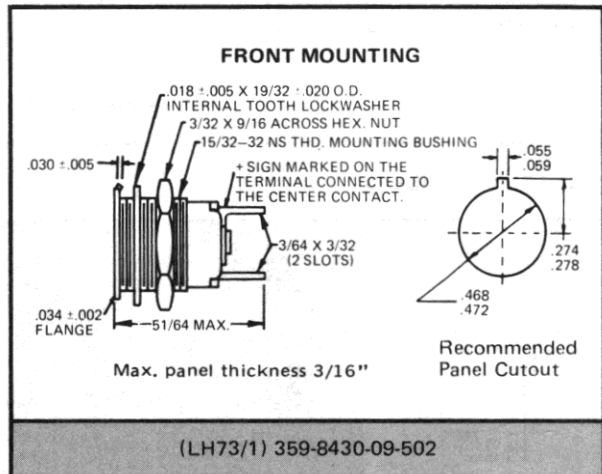

Incandescent Indicators

TWO TERMINALS— FULLY INSULATED

FOR MOUNTING IN 15/32" CLEARANCE HOLE

MEET OR EXCEED ENVIRONMENTAL AND OPERATIONAL REQUIREMENTS OF MIL-L-6723 AND MIL-L-3661B.

T-1 3/4
MIDGET
FLANGE BASE
See lamp ratings
on page J.

MATERIALS AND FINISHES

- **Mounting Bushing:** Aluminum, black anodize finish.
- **Internal-tooth Lockwasher and Mounting Nut:** Steel, cadmium plated with yellow iridescent chromate finish.
- **Terminals:** Brass, hot tinned with elongated slot.

Feature

- **Anti-rotation (locked) construction:** Provides for secure locking of the socket terminal assembly in the mounting bushing and of the center terminal to the insulating disc. The notched mounting bushing receives the matched insulating disc to prevent the rotation of the mounting bushing.

Per MIL-L-3661B

QPL Listed

360 SERIES

Colored Legends

Colored legends on black or gray lenses: Legends can also be furnished in "negative" or "reverse" style, in which the legend is illuminated in white or other color while the background remains opaque black or gray. To obtain opaque black lens change the "03" in the part number to "57", and to "58" to obtain opaque gray lens.

Examples: 178-5871-500 (gray lens cap)
360-8430-5871-502 (complete assembly).

BASE PART NUMBERS

CAP PART NUMBERS	TYPE DESIG.	PART NUMBER	LENS CAP COLOR	COMPLETE ASSEMBLY PART NUMBERS
Flat—Non-Diffusing				
	LC11RN2	178-0331-500	Red	360-8430-0331-502
	LC11GN2	178-0332-500	Green	360-8430-0332-502
	LC11YN2	178-0333-500	Yellow (amber)	360-8430-0333-502
	LC11BN2	178-0334-500	Blue	360-8430-0334-502
	LC11CN2	178-0337-500	Clear (colorless)	360-8430-0337-502
Flat—Translucent				
	LC11RT2	178-0371-500	Red	360-8430-0371-502
	LC11GT2	178-0372-500	Green	360-8430-0372-502
	LC11YT2	178-0373-500	Yellow (amber)	360-8430-0373-502
	LC11BT2	178-0374-500	Blue	360-8430-0374-502
	LC11WT2	178-0375-500	White	360-8430-0375-502

For legends on flat faced lens, see page P

Part numbers shown in gray are normally in inventory at your Dialight Distributor.

Order complete with lamp to be assured of receiving the indicator light and correct lamp together for immediate use.