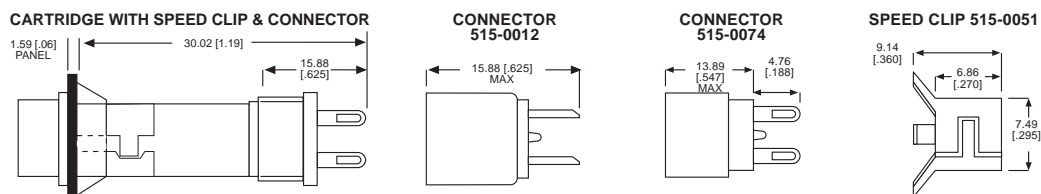

515 SERIES CONNECTORS & SPEED CLIPS FOR 9/32" MOUNTING HOLE

Green and Blue Lens Caps Not Available for Neon Indicators
Dimensions in mm [inches]