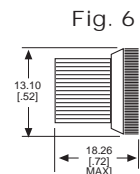

249 SERIES FOR 3/8" MOUNTING HOLE

PART NUMBER*	COLOR	VOLTAGE	mA	SERIES OHMS	FIG
249-7841-1431-574	RED	105-125 AC-DC	0.7	100K	1
249-7841-1433-574	AMBER	105-125 AC-DC	0.7	100K	1
249-7841-1437-574	CLEAR	105-125 AC-DC	0.7	100K	1
249-7866-1431-514	RED	110-125 AC-DC	1.9	22K	1
249-7866-1433-514	AMBER	110-125 AC-DC	1.9	22K	1
249-7866-1437-514	CLEAR	110-125 AC-DC	1.9	22K	1

Material & Finish: Housing - Black Anodized Aluminum. Cap - High Impact Plastic

*PART NUMBER ORDERING CODE
249 - 7841 - xx3x - 574
249 - 7866 - xx3x - 514

Series: 249
Lens Shape: 14 - Fig 1 = Cylindrical, 09 - Fig 2 = Stovepipe

507 SERIES CARTRIDGES FOR HOLDERS & CLIPS • 25,000 LIFE HOURS

PART NUMBER*	COLOR	VOLTAGE	mA	SERIES OHMS	FIG
507-4537-1431-640	RED	105-125 AC-DC	0.3	100K	3
507-4537-1433-640	AMBER	105-125 AC-DC	0.3	100K	3
507-4537-1435-640	WHITE	105-125 AC-DC	0.3	100K	3
507-4537-1437-640	CLEAR	105-125 AC-DC	0.3	100K	3
507-4538-1431-630	RED	110-125 AC-DC	1.2	47K	3
507-4538-1433-630	AMBER	110-125 AC-DC	1.2	47K	3
507-4538-1435-630	WHITE	110-125 AC-DC	1.2	47K	3
507-4538-1437-630	CLEAR	110-125 AC-DC	1.2	47K	3

Material & Finish: Housing - Clear Anodized Aluminum. Cap - High Impact Plastic

*PART NUMBER ORDERING CODE
507 - 4537 - xx3x - 640
507 - 4538 - xx3x - 630

Series: 507
Lens Shape: 14 - Fig 3 = Cylindrical, 09 - Fig 4 = Stovepipe

250 & 508 SERIES HOLDERS FOR 3/8" MOUNTING HOLE

*PART NUMBER ORDERING CODE
250 - xx45 - 14 - 504
508 - xx45 - 504

Series: 250/508
Terminal Type: 87 = Turret Terminals, 74 = Solder Blade (Not Shown), 75 = Solder Cups (Not Shown)

250 Series Caps for use with 507 cylindrical cartridges. (Fig. 3)

CAP PART NO.	COLOR	FIG
250-3531-500	RED	5
250-3533-500	AMBER	5
250-3535-500	WHITE	5
250-3537-500	CLEAR	5