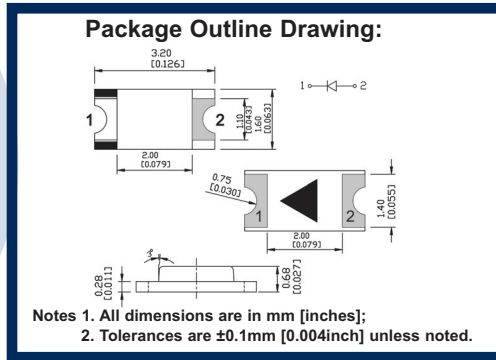

Dialight

Micro LED® SMD LED “598 SERIES” 1206 PACKAGE (3.2mm X 1.6mm X 0.7mm) Single Color Diffused

- ### FEATURES / BENEFITS
- ▲ Compatible with automatic placement equipment
 - ▲ RoHS compliant
 - ▲ Packaged in 8mm tape, 7" reel and 20 per strip
 - ▲ Meets EIA-481-1 pkg. std.