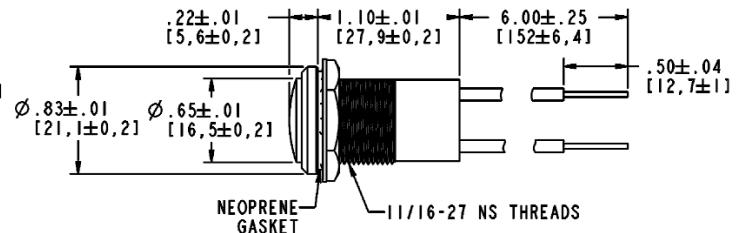

FLAT LENS

MAX. PANEL THICKNESS: .350
MIN. SPACING ϕ TO ϕ : 1.000

RECOMMENDED MOUNTING HOLE

Dimensions in inches [mm]