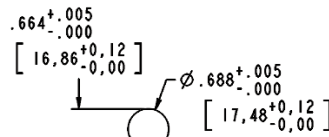

DOMED LENS

FLAT LENS

MAX. PANEL THICKNESS: .350
MIN. SPACING ϕ TO ϕ : 1.000

RECOMMENDED MOUNTING HOLE

Dimensions in inches [mm]

PART NUMBERS - FLAT LENS VERSION

Part Number	Lens Style	Lamp Color	Voltage (VDC)	Lens Color	Typ. Current (mA)	Typ Luminance (fL)
657-1502-103F	Flat	Red	5	Tinted Diffused	20	350
657-1503-103F	Flat	Red	12	Tinted Diffused	20	350
657-1504-103F	Flat	Red	24	Tinted Diffused	20	350
657-1602-103F	Flat	Green	5	Tinted Diffused	20	350
657-1603-103F	Flat	Green	12	Tinted Diffused	20	350
657-1604-103F	Flat	Green	24	Tinted Diffused	20	350
657-1702-103F	Flat	Yellow	5	Tinted Diffused	20	350
657-1703-103F	Flat	Yellow	12	Tinted Diffused	20	350
657-1704-103F	Flat	Yellow	24	Tinted Diffused	20	350
657-1802-103F	Flat	Blue	5	Tinted Diffused	20	125
657-1803-103F	Flat	Blue	12	Tinted Diffused	20	125
657-1804-103F	Flat	Blue	24	Tinted Diffused	20	125
657-1902-103F	Flat	Orange	5	Tinted Diffused	20	475
657-1903-103F	Flat	Orange	12	Tinted Diffused	20	475
657-1904-103F	Flat	Orange	24	Tinted Diffused	20	475
657-1002-303F	Flat	White	5	White Diffused	20	100
657-1003-303F	Flat	White	12	White Diffused	20	100
657-1004-303F	Flat	White	24	White Diffused	20	100
657-2502-103F	Dome	Red	5	Tinted Diffused	20	400
657-2503-103F	Dome	Red	12	Tinted Diffused	20	400
657-2504-103F	Dome	Red	24	Tinted Diffused	20	400
657-2602-103F	Dome	Green	5	Tinted Diffused	20	400
657-2603-103F	Dome	Green	12	Tinted Diffused	20	400
657-2604-103F	Dome	Green	24	Tinted Diffused	20	400
657-2702-103F	Dome	Yellow	5	Tinted Diffused	20	400
657-2703-103F	Dome	Yellow	12	Tinted Diffused	20	400
657-2704-103F	Dome	Yellow	24	Tinted Diffused	20	400
657-2802-103F	Dome	Blue	5	Tinted Diffused	20	175
657-2803-103F	Dome	Blue	12	Tinted Diffused	20	175
657-2804-103F	Dome	Blue	24	Tinted Diffused	20	175
657-2902-103F	Dome	Orange	5	Tinted Diffused	20	675
657-2903-103F	Dome	Orange	12	Tinted Diffused	20	675
657-2904-103F	Dome	Orange	24	Tinted Diffused	20	675
657-2002-303F	Dome	White	5	White Diffused	20	100
657-2003-303F	Dome	White	12	White Diffused	20	100
657-2004-303F	Dome	White	24	White Diffused	20	100