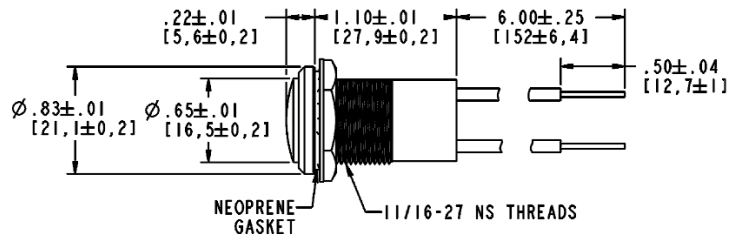

FLAT LENS

MAX. PANEL THICKNESS: .350
MIN. SPACING ϕ TO ϕ : 1.000

RECOMMENDED MOUNTING HOLE

Dimensions in inches [mm]