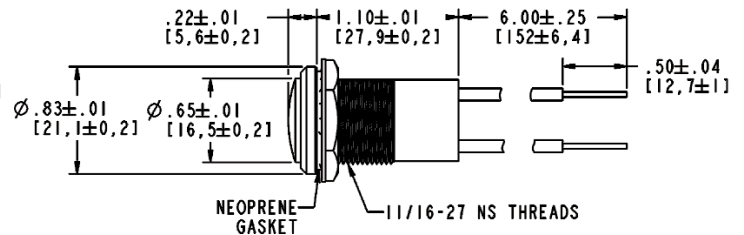

FLAT LENS

MAX. PANEL THICKNESS: .350
MIN. SPACING ϕ TO ϕ : 1.000

RECOMMENDED MOUNTING HOLE

Dimensions in inches [mm]