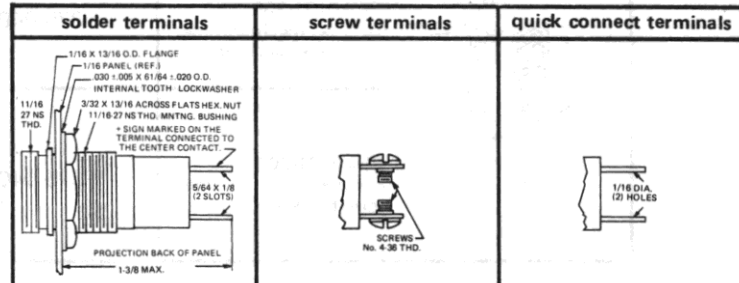

BASE PART NUMBERS

105-125VAC-DC* 110-125VAC† 210-250VAC-DC†	26-0408-11-341 26-0463-11-311 26-9463-11-361	26-1308-11-341 26-1363-11-311 26-9363-11-361	26-5708-11-341 26-5763-11-311 26-5863-11-361

CAP PART NUMBERS

VOLTAGES

COMPLETE ASSEMBLY PART NUMBERS

26-1131-300 stovetube transparent	105-125V AC-DC	26-0408-1131-341	26-1308-1131-341	26-5708-1131-341
	110-125 VAC	26-0463-1131-311	26-1363-1131-311	26-5763-1131-311
	210-250V AC-DC	26-9463-1131-361	26-9363-1131-361	26-5863-1131-361
26-1191-300 stovetube internal fluting	105-125V AC-DC	26-0408-1191-341	26-1308-1191-341	26-5708-1191-341
	110-125 VAC	26-0463-1191-311	26-1363-1191-311	26-5763-1191-311
	210-250V AC-DC	26-9463-1191-361	26-9363-1191-361	26-5863-1191-361

Part numbers shown in gray are normally in inventory at your Dialight Distributor.

* Standard brightness
† High brightness

85 SERIES
169 SERIES

WITH SCREW-ON LENS CAPS