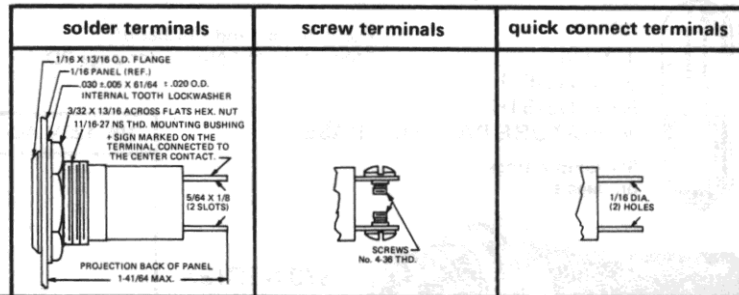

Miniature Neon Indicators WITH BUILT-IN RESISTOR

For materials and finishes of products in this group, see page 53D.

FOR MOUNTING IN 11/16" CLEARANCE HOLE WITH SCREW-IN LENS CAPS

T-3 1/4
B1A (NE-51)
B2A (NE-51H)
MINIATURE BAYONET BASE

See lamp ratings on page L.

26 SERIES