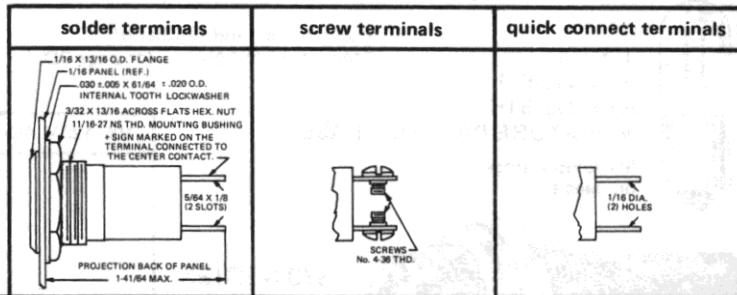

Miniature Neon Indicators WITH BUILT-IN RESISTOR

For materials and finishes of products in this group, see page 53D.

FOR MOUNTING IN 11/16" CLEARANCE HOLE WITH SCREW-IN LENS CAPS

T-3 1/4
B1A (NE-51)
B2A (NE-51H)
MINIATURE BAYONET BASE

See lamp ratings on page L.

26 SERIES