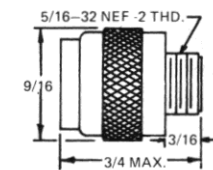

Incandescent Indicators

TWO TERMINALS— FULLY INSULATED

FOR MOUNTING IN 15/32" CLEARANCE HOLE

MEET OR EXCEED ENVIRONMENTAL AND OPERATIONAL REQUIREMENTS
OF MIL-L-6723 AND MIL-L-3661B.

T-1 3/4
MIDGET
FLANGE BASE
See lamp ratings
on page J.

360-8430-0371-502
LH73/1; LC11RT2
Flat Lens

Per MIL-L-3661B

QPL Listed

360 SERIES

Colored Legends

Colored legends on black or gray lenses: Legends can also be furnished in "negative" or "reverse" style, in which the legend is illuminated in white or other color while the background remains opaque black or gray. To obtain opaque black lens change the "03" in the part number to "57", and to "58" to obtain opaque gray lens.

Examples: 178-5871-500 (gray lens cap)
360-8430-5871-502 (complete assembly).

BASE PART NUMBERS

(LH73/1) 359-8430-09-502

CAP PART NUMBERS	TYPE DESIG.	PART NUMBER	LENS CAP COLOR	COMPLETE ASSEMBLY PART NUMBERS
Flat—Non-Diffusing				
	LC11RN2	178-0331-500	Red	360-8430-0331-502
	LC11GN2	178-0332-500	Green	360-8430-0332-502
	LC11YN2	178-0333-500	Yellow (amber)	360-8430-0333-502
	LC11BN2	178-0334-500	Blue	360-8430-0334-502
	LC11CN2	178-0337-500	Clear (colorless)	360-8430-0337-502
Flat—Translucent				
	LC11RT2	178-0371-500	Red	360-8430-0371-502
	LC11GT2	178-0372-500	Green	360-8430-0372-502
	LC11YT2	178-0373-500	Yellow (amber)	360-8430-0373-502
	LC11BT2	178-0374-500	Blue	360-8430-0374-502
	LC11WT2	178-0375-500	White	360-8430-0375-502