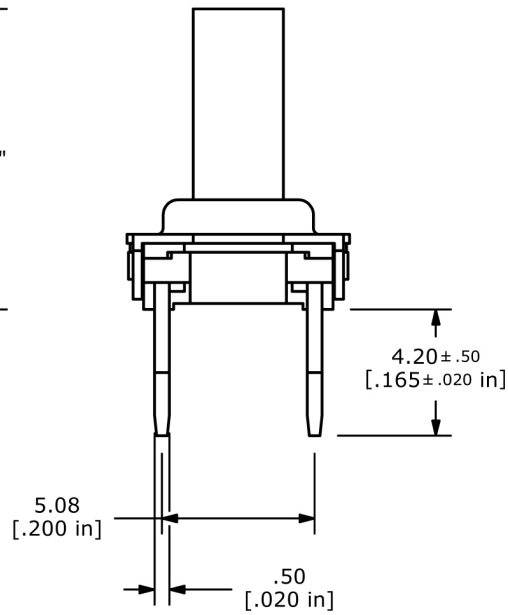

BODY DIMENSIONS

Actuator	"L" Dimension
A	4.70
B	5.20
C	6.90
D	10.00

ANTI-VANDAL SWITCHES
 DETECTOR SWITCHES
 DIP SWITCHES
 KEYLOCK SWITCHES
 NAVIGATION SWITCHES
 PUSHBUTTON SWITCHES
 ROCKER SWITCHES
 ROTARY SWITCHES
 SLIDE SWITCHES
 SNAP ACTION SWITCHES
 TACTILE SWITCHES
 TOGGLE SWITCHES
 CAP OPTIONS