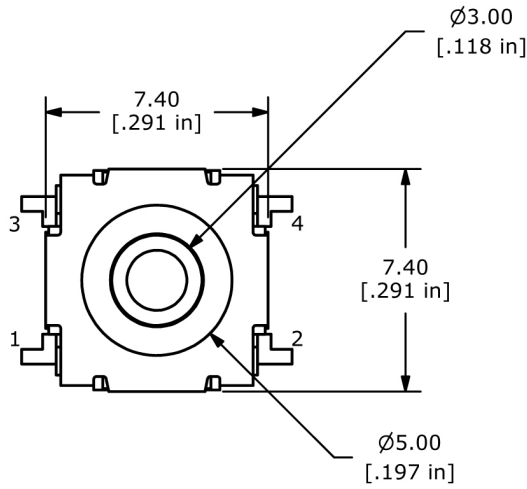

BODY DIMENSIONS

Actuator	"L" Dimension
A	4.70
B	5.20
C	6.90
D	10.00

ANTI-VANDAL SWITCHES
 DETECTOR SWITCHES
 DIP SWITCHES
 KEYLOCK SWITCHES
 NAVIGATION SWITCHES
 PUSHBUTTON SWITCHES
 ROCKER SWITCHES
 ROTARY SWITCHES
 SLIDE SWITCHES
 SNAP ACTION SWITCHES
 TACTILE SWITCHES
 TOGGLE SWITCHES
 CAP OPTIONS