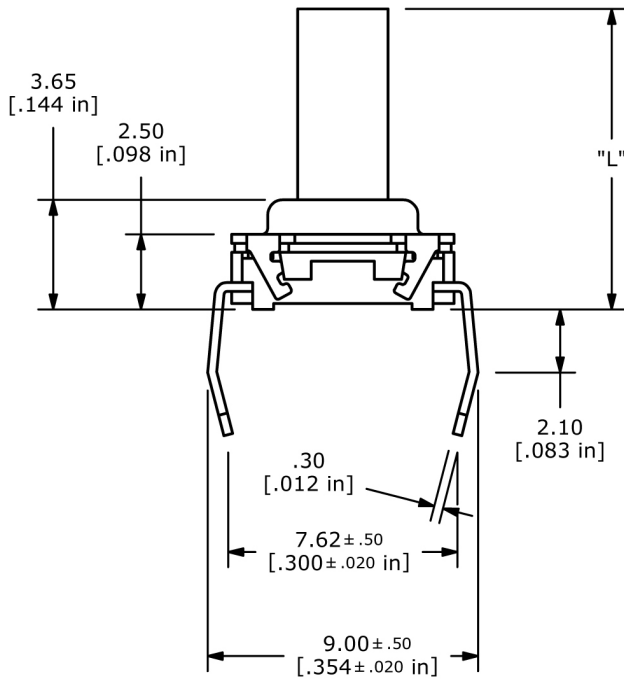

BODY DIMENSIONS

Actuator	"L" Dimension
A	4.70
B	5.20
C	6.90
D	10.00

ANTI-VANDAL SWITCHES
 DETECTOR SWITCHES
 DIP SWITCHES
 KEYLOCK SWITCHES
 NAVIGATION SWITCHES
 PUSHBUTTON SWITCHES
 ROCKER SWITCHES
 ROTARY SWITCHES
 SLIDE SWITCHES
 SNAP ACTION SWITCHES
 TACTILE SWITCHES
 TOGGLE SWITCHES
 CAP OPTIONS