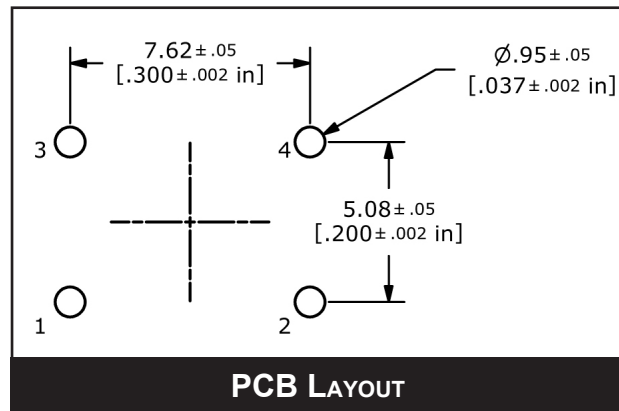

Actuation Force	Life Cycles
130 gf	1,000,000
160 gf	1,000,000
300 gf	500,000
500 gf	200,000

Specifications subject to change without notice

E-SWITCH®

www.e-switch.com

800.867.2717

2

TL6100 SERIES TACT SWITCH

BODY DIMENSIONS

Actuator	"L" Dimension
A	4.70
B	5.20
C	6.90
D	10.00

ANTI-VANDAL SWITCHES
 DETECTOR SWITCHES
 DIP SWITCHES
 KEYLOCK SWITCHES
 NAVIGATION SWITCHES
 PUSHBUTTON SWITCHES
 ROCKER SWITCHES
 ROTARY SWITCHES
 SLIDE SWITCHES
 SNAP ACTION SWITCHES
 TACTILE SWITCHES
 TOGGLE SWITCHES
 CAP OPTIONS