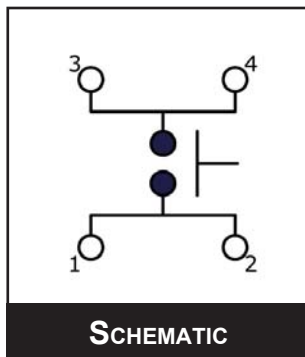

Actuation Force	Life Cycles
130 gf	1,000,000
160 gf	1,000,000
300 gf	500,000
500 gf	200,000

Specifications subject to change without notice

E-SWITCH®

www.e-switch.com

800.867.2717

2

TL6100 SERIES TACT SWITCH

BODY DIMENSIONS

Actuator	"L" Dimension
A	4.70
B	5.20
C	6.90
D	10.00

ANTI-VANDAL SWITCHES
 DETECTOR SWITCHES
 DIP SWITCHES
 KEYLOCK SWITCHES
 NAVIGATION SWITCHES
 PUSHBUTTON SWITCHES
 ROCKER SWITCHES
 ROTARY SWITCHES
 SLIDE SWITCHES
 SNAP ACTION SWITCHES
 TACTILE SWITCHES
 TOGGLE SWITCHES
 CAP OPTIONS