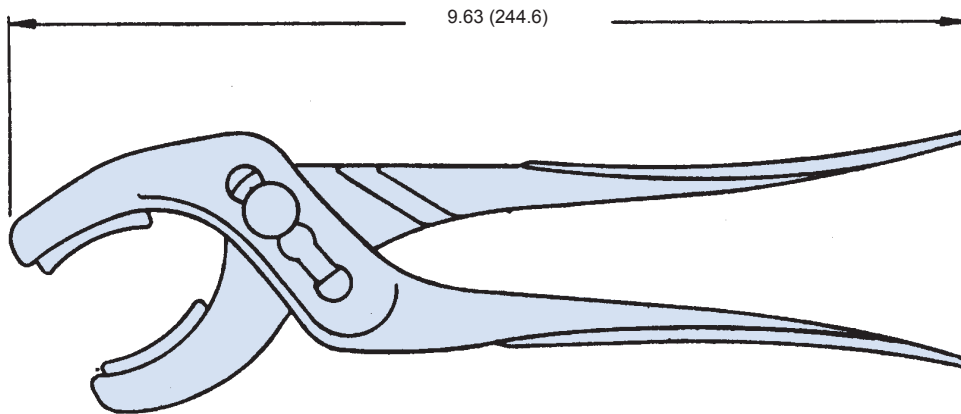

Soft Jaw Pliers

How To Order

Note: not recommended for composite coupling nuts (use 600-091 or 600-157)

Notes:

- Assembly identified per MIL-STD-130
- Nylon replacement inserts: P/N G77015