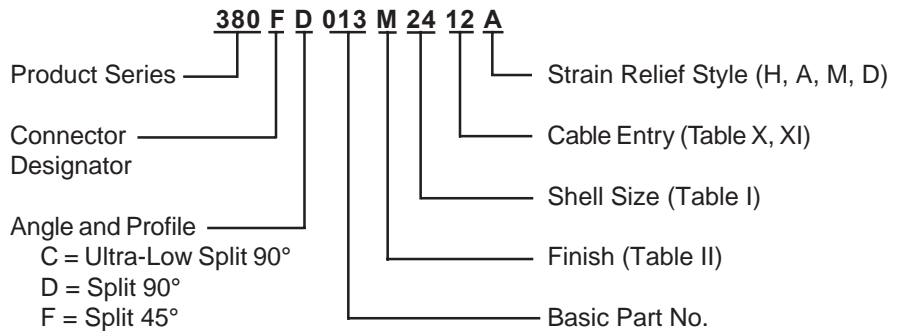

**CONNECTOR
 DESIGNATORS
 A-F-H-L-S
 ROTATABLE
 COUPLING**

**TYPE D INDIVIDUAL
 OR OVERALL
 SHIELD TERMINATION**

STYLE 2
 (See Note 1)