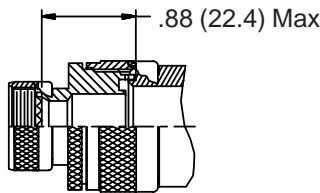

**CONNECTOR
 DESIGNATORS
 A-F-H-L-S
 ROTATABLE
 COUPLING**

**TYPE D INDIVIDUAL
 OR OVERALL
 SHIELD TERMINATION**

STYLE 2
 (See Note 1)