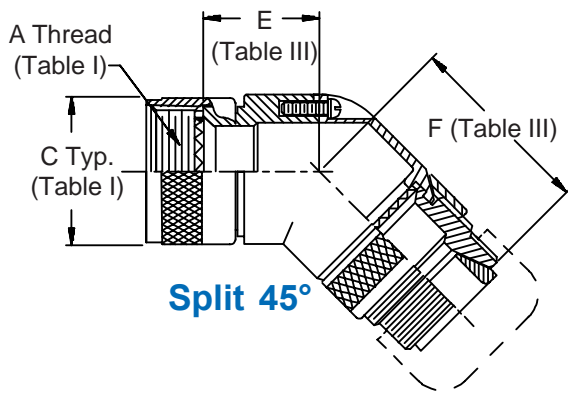

**CONNECTOR
 DESIGNATORS
 A-F-H-L-S
 ROTATABLE
 COUPLING**

**TYPE D INDIVIDUAL
 OR OVERALL
 SHIELD TERMINATION**

STYLE 2
 (See Note 1)