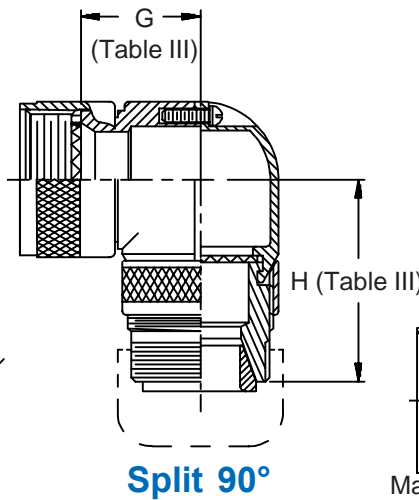

**CONNECTOR
 DESIGNATORS
 A-F-H-L-S
 ROTATABLE
 COUPLING**

**TYPE D INDIVIDUAL
 OR OVERALL
 SHIELD TERMINATION**

STYLE 2
 (See Note 1)