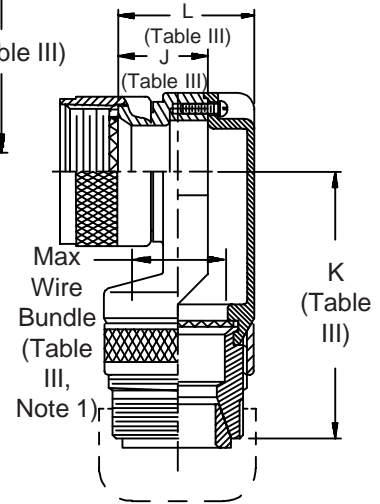

**CONNECTOR
 DESIGNATORS
 A-F-H-L-S
 ROTATABLE
 COUPLING**

**TYPE D INDIVIDUAL
 OR OVERALL
 SHIELD TERMINATION**

STYLE 2
 (See Note 1)