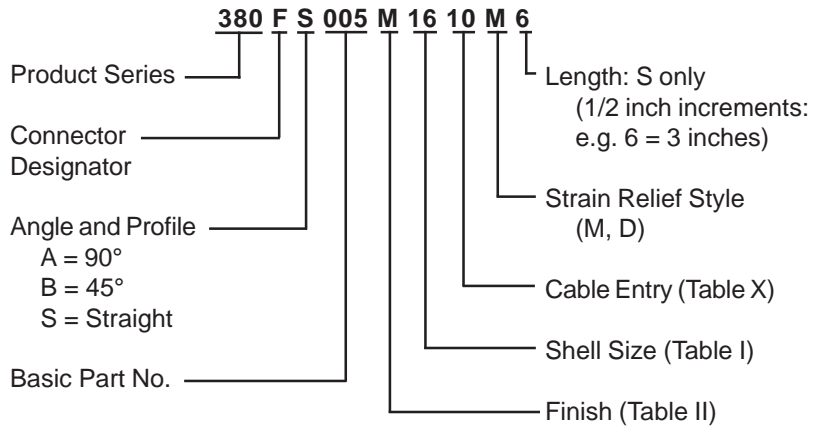

**CONNECTOR
 DESIGNATORS**
A-F-H-L-S
**ROTATABLE
 COUPLING**
**TYPE C OVERALL
 SHIELD TERMINATION**

**STYLE 2
 (STRAIGHT
 See Note 1)**

**STYLE 2
 (45° & 90°
 See Note 1)**

**STYLE M
 Medium Duty - Dash No. 01-04
 (Table X)**

**STYLE M
 Medium Duty - Dash No. 10-28
 (Table X)**

**STYLE D
 Medium Duty
 (Table X)**