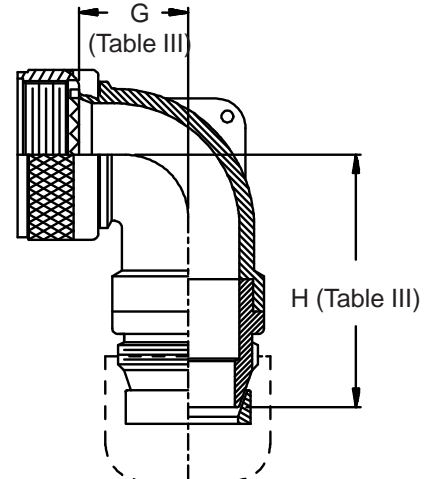

**CONNECTOR
 DESIGNATORS**
A-F-H-L-S
**ROTATABLE
 COUPLING**
**TYPE C OVERALL
 SHIELD TERMINATION**

**STYLE 2
 (STRAIGHT
 See Note 1)**

**STYLE 2
 (45° & 90°
 See Note 1)**

**STYLE M
 Medium Duty - Dash No. 01-04
 (Table X)**

**STYLE M
 Medium Duty - Dash No. 10-28
 (Table X)**

**STYLE D
 Medium Duty
 (Table X)**