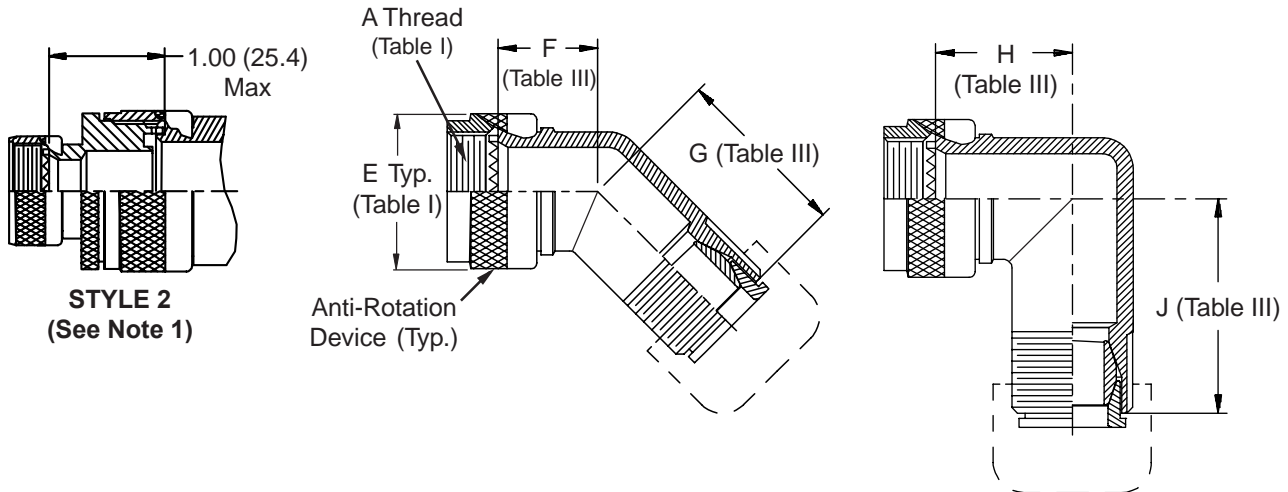

**CONNECTOR  
 DESIGNATORS  
 A-F-H-L-S  
 SELF-LOCKING  
 ROTATABLE  
 COUPLING**

**TYPE F INDIVIDUAL  
 AND/OR OVERALL  
 SHIELD TERMINATION**

**STYLE 2**  
 (See Note 1)

**STYLE A**  
 Medium Duty  
 (Table XI)

**STYLE M**  
 Medium Duty  
 (Table XI)

**STYLE D**  
 Medium Duty  
 (Table XI)