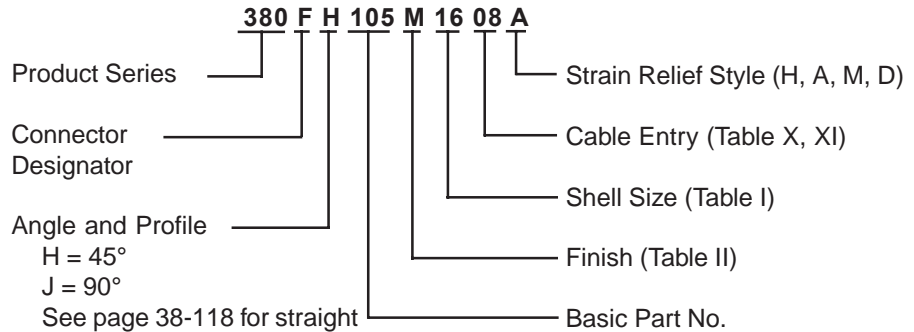

**CONNECTOR  
 DESIGNATORS  
 A-F-H-L-S  
 SELF-LOCKING  
 ROTATABLE  
 COUPLING**

**TYPE F INDIVIDUAL  
 AND/OR OVERALL  
 SHIELD TERMINATION**

**STYLE 2**  
 (See Note 1)

**STYLE A**  
 Medium Duty  
 (Table XI)

**STYLE M**  
 Medium Duty  
 (Table XI)

**STYLE D**  
 Medium Duty  
 (Table XI)