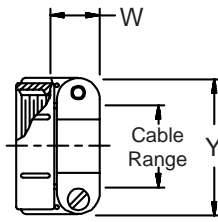

**CONNECTOR  
 DESIGNATORS  
 A-F-H-L-S  
 SELF-LOCKING  
 ROTATABLE  
 COUPLING**

**TYPE F INDIVIDUAL  
 AND/OR OVERALL  
 SHIELD TERMINATION**

**STYLE 2**  
 (See Note 1)

**STYLE A**  
 Medium Duty  
 (Table XI)

**STYLE M**  
 Medium Duty  
 (Table XI)

**STYLE D**  
 Medium Duty  
 (Table XI)