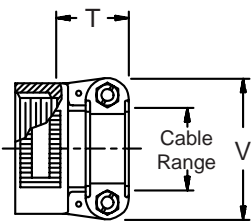

**CONNECTOR  
 DESIGNATORS  
 A-F-H-L-S  
 SELF-LOCKING  
 ROTATABLE  
 COUPLING**

**TYPE F INDIVIDUAL  
 AND/OR OVERALL  
 SHIELD TERMINATION**

**STYLE 2**  
 (See Note 1)

**STYLE A**  
 Medium Duty  
 (Table XI)

**STYLE M**  
 Medium Duty  
 (Table XI)

**STYLE D**  
 Medium Duty  
 (Table XI)