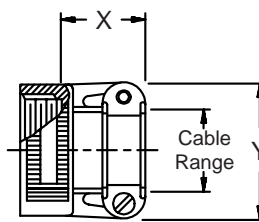

**CONNECTOR  
 DESIGNATORS  
 A-F-H-L-S  
 SELF-LOCKING  
 ROTATABLE  
 COUPLING**

**TYPE F INDIVIDUAL  
 AND/OR OVERALL  
 SHIELD TERMINATION**

**STYLE 2**  
 (See Note 1)

**STYLE A**  
 Medium Duty  
 (Table XI)

**STYLE M**  
 Medium Duty  
 (Table XI)

**STYLE D**  
 Medium Duty  
 (Table XI)