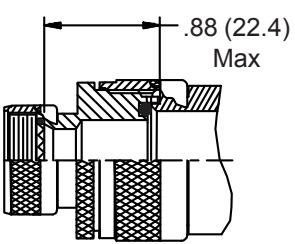

**CONNECTOR
 DESIGNATORS
 A-F-H-L-S
 ROTATABLE
 COUPLING**

**TYPE C OVERALL
 SHIELD TERMINATION**

**STYLE 2
 (STRAIGHT
 See Note 1)**

**STYLE 2
 (45° & 90°
 See Note 1)**

**STYLE H
 Heavy Duty
 (Table X)**

**STYLE A
 Medium Duty
 (Table XI)**

**STYLE M
 Medium Duty
 (Table XI)**

**STYLE D
 Medium Duty
 (Table XI)**