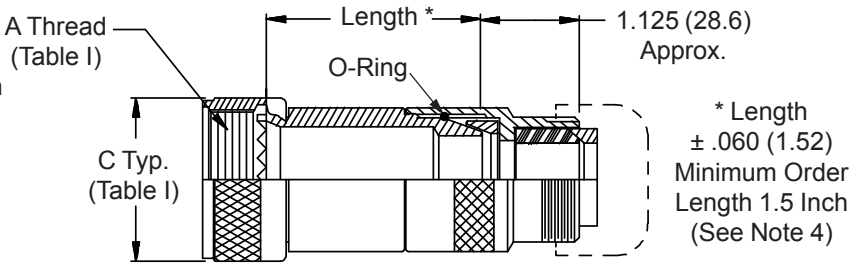

**CONNECTOR
 DESIGNATORS
 A-F-H-L-S
 ROTATABLE
 COUPLING**

**TYPE C OVERALL
 SHIELD TERMINATION**

**STYLE 2
 (STRAIGHT
 See Note 1)**

**STYLE 2
 (45° & 90°
 See Note 1)**

**STYLE H
 Heavy Duty
 (Table X)**

**STYLE A
 Medium Duty
 (Table XI)**

**STYLE M
 Medium Duty
 (Table XI)**

**STYLE D
 Medium Duty
 (Table XI)**