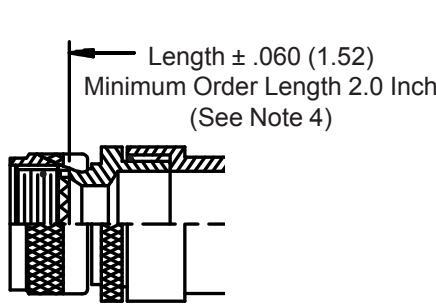

**CONNECTOR
 DESIGNATORS
 A-F-H-L-S
 ROTATABLE
 COUPLING**

**TYPE C OVERALL
 SHIELD TERMINATION**

**STYLE 2
 (STRAIGHT
 See Note 1)**

**STYLE 2
 (45° & 90°
 See Note 1)**

**STYLE H
 Heavy Duty
 (Table X)**

**STYLE A
 Medium Duty
 (Table XI)**

**STYLE M
 Medium Duty
 (Table XI)**

**STYLE D
 Medium Duty
 (Table XI)**