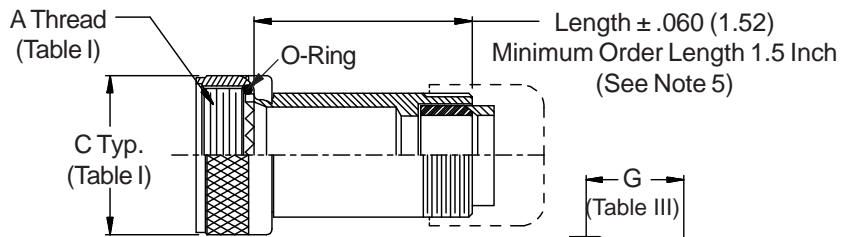

**CONNECTOR  
 DESIGNATORS  
 A-F-H-L-S  
 ROTATABL  
 COUPLING**

**STYLE 2**  
 (STRAIGHT  
 See Note 1)

**STYLE 2**  
 (45° & 90°  
 See Note 1)

**-445** Now Available with the "NESTOR"  
 Glenair's Non-Detent, Spring-Loaded, Self-Locking Coupling.  
 Add "-445" to Specify This AS85049 Style "N" Coupling Interface.