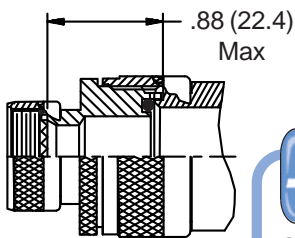

**CONNECTOR  
 DESIGNATORS  
 A-F-H-L-S  
 ROTATABL  
 COUPLING**

**STYLE 2**  
 (STRAIGHT  
 See Note 1)

**STYLE 2**  
 (45° & 90°  
 See Note 1)

**-445** Now Available with the "NESTOR"  
 Glenair's Non-Detent, Spring-Loaded, Self-Locking Coupling.  
 Add "-445" to Specify This AS85049 Style "N" Coupling Interface.