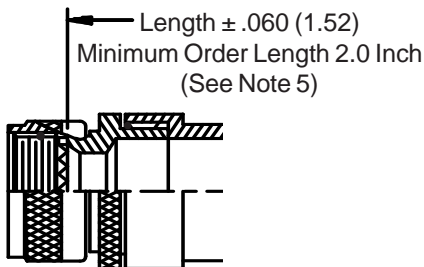

**CONNECTOR  
 DESIGNATORS  
 A-F-H-L-S  
 ROTATABL  
 COUPLING**

**STYLE 2**  
 (STRAIGHT  
 See Note 1)

**STYLE 2**  
 (45° & 90°  
 See Note 1)

**-445** Now Available with the "NESTOR"  
**Glenair's Non-Detent, Spring-Loaded, Self-Locking Coupling.**  
 Add "-445" to Specify This AS85049 Style "N" Coupling Interface.