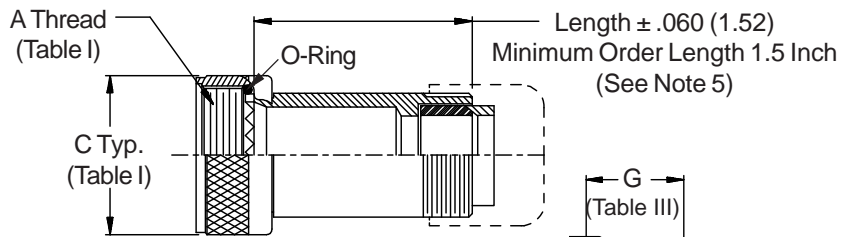

**CONNECTOR  
 DESIGNATORS  
 A-F-H-L-S  
 ROTATABL  
 COUPLING**

**STYLE 2**  
 (STRAIGHT  
 See Note 1)

**STYLE 2**  
 (45° & 90°  
 See Note 1)

**-445** Now Available with the "NESTOR"  
**Glenair's Non-Detent, Spring-Loaded, Self-Locking Coupling.**  
 Add "-445" to Specify This AS85049 Style "N" Coupling Interface.