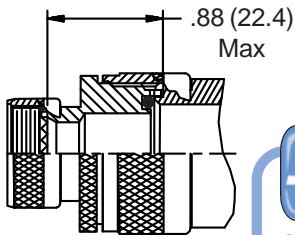

**CONNECTOR  
 DESIGNATORS  
 A-F-H-L-S  
 ROTATABL  
 COUPLING**

**STYLE 2**  
 (STRAIGHT  
 See Note 1)

**STYLE 2**  
 (45° & 90°  
 See Note 1)

**-445** Now Available with the "NESTOR"  
**Glenair's Non-Detent, Spring-Loaded, Self-Locking Coupling.**  
 Add "-445" to Specify This AS85049 Style "N" Coupling Interface.