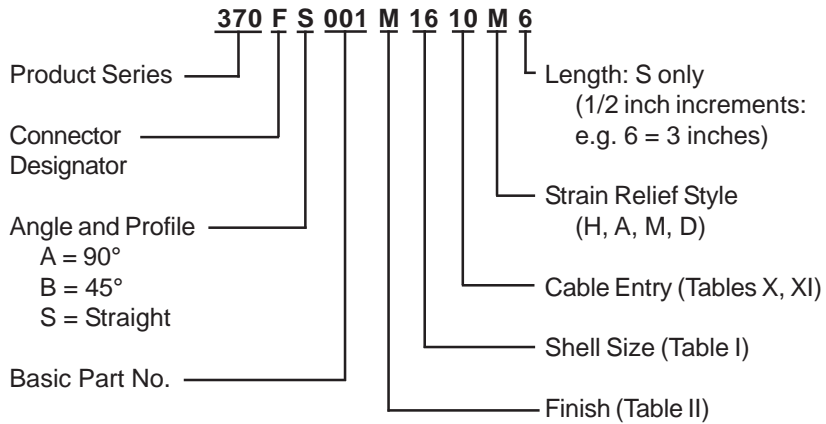

**CONNECTOR  
 DESIGNATORS  
 A-F-H-L-S  
 ROTATABL  
 COUPLING**

**STYLE 2**  
 (STRAIGHT  
 See Note 1)

**STYLE 2**  
 (45° & 90°  
 See Note 1)

**-445** Now Available with the "NESTOR"  
**Glenair's Non-Detent, Spring-Loaded, Self-Locking Coupling.**  
 Add "-445" to Specify This AS85049 Style "N" Coupling Interface.