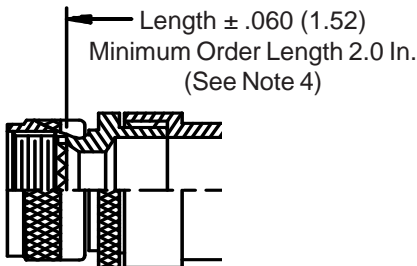

**380-001**  
**EMI/RFI Non-Environmental Backshell**  
**with Strain Relief**  
**Type A - Rotatable Coupling - Low Profile**

**CONNECTOR  
 DESIGNATOR**  
**A-F-H-L-S**  
**ROTATABLE  
 COUPLING**  
**TYPE A OVERALL  
 SHIELD TERMINATION**

**STYLE 2  
 (STRAIGHT  
 See Note 1)**

**STYLE 2  
 (45° & 90°  
 See Note 1)**