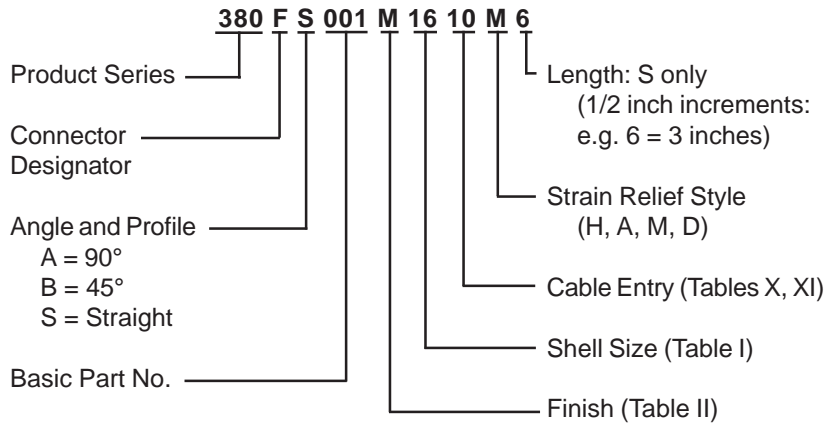

**380-001**  
**EMI/RFI Non-Environmental Backshell**  
**with Strain Relief**  
**Type A - Rotatable Coupling - Low Profile**

**CONNECTOR  
 DESIGNATOR**  
**A-F-H-L-S**  
**ROTATABLE  
 COUPLING**  
**TYPE A OVERALL  
 SHIELD TERMINATION**

**STYLE 2  
 (STRAIGHT  
 See Note 1)**

**STYLE 2  
 (45° & 90°  
 See Note 1)**