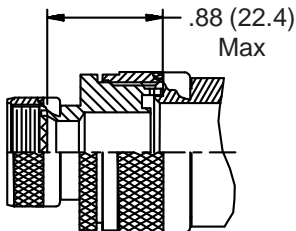

**380-001**  
**EMI/RFI Non-Environmental Backshell**  
**with Strain Relief**  
**Type A - Rotatable Coupling - Low Profile**

**CONNECTOR DESIGNATOR**  
**A-F-H-L-S**  
**ROTATABLE COUPLING**  
**TYPE A OVERALL SHIELD TERMINATION**

**STYLE 2 (STRAIGHT)**  
 See Note 1)

**STYLE 2 (45° & 90°)**  
 See Note 1)