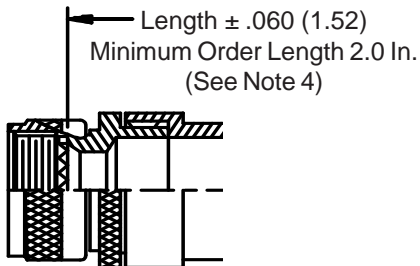

**380-001**  
**EMI/RFI Non-Environmental Backshell**  
**with Strain Relief**  
**Type A - Rotatable Coupling - Low Profile**

**CONNECTOR DESIGNATOR**  
**A-F-H-L-S**  
**ROTATABLE COUPLING**  
**TYPE A OVERALL SHIELD TERMINATION**

**STYLE 2 (STRAIGHT)**  
 See Note 1)

**STYLE 2 (45° & 90°)**  
 See Note 1)