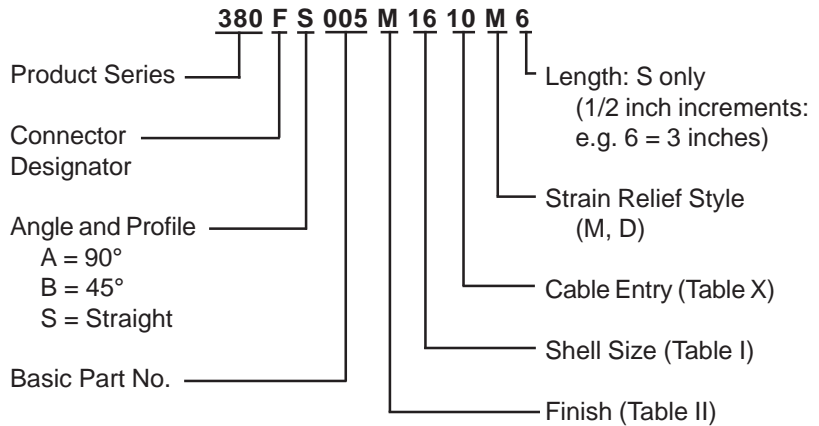

**CONNECTOR
 DESIGNATORS
 A-F-H-L-S
 ROTATABLE
 COUPLING**

**TYPE C OVERALL
 SHIELD TERMINATION**

**STYLE 2
 (STRAIGHT
 See Note 1)**

**STYLE 2
 (45° & 90°
 See Note 1)**

**STYLE M
 Medium Duty - Dash No. 01-04
 (Table X)**

**STYLE M
 Medium Duty - Dash No. 10-28
 (Table X)**

**STYLE D
 Medium Duty
 (Table X)**