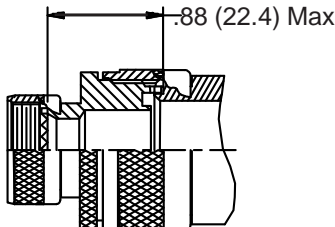

**CONNECTOR
 DESIGNATORS
 A-F-H-L-S
 ROTATABLE
 COUPLING**

**TYPE C OVERALL
 SHIELD TERMINATION**

**STYLE 2
 (STRAIGHT
 See Note 1)**

**STYLE 2
 (45° & 90°
 See Note 1)**

**STYLE M
 Medium Duty - Dash No. 01-04
 (Table X)**

**STYLE M
 Medium Duty - Dash No. 10-28
 (Table X)**

**STYLE D
 Medium Duty
 (Table X)**