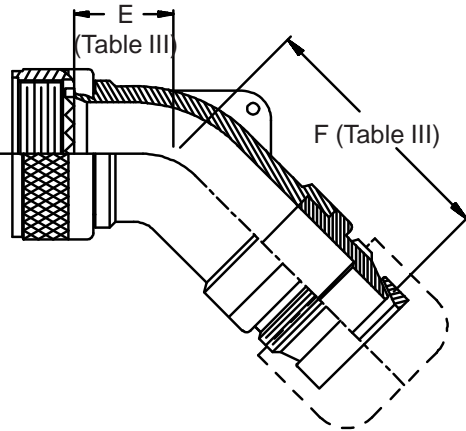

**CONNECTOR
 DESIGNATORS
 A-F-H-L-S
 ROTATABLE
 COUPLING**

**TYPE C OVERALL
 SHIELD TERMINATION**

**STYLE 2
 (STRAIGHT
 See Note 1)**

**STYLE 2
 (45° & 90°
 See Note 1)**

**STYLE M
 Medium Duty - Dash No. 01-04
 (Table X)**

**STYLE M
 Medium Duty - Dash No. 10-28
 (Table X)**

**STYLE D
 Medium Duty
 (Table X)**