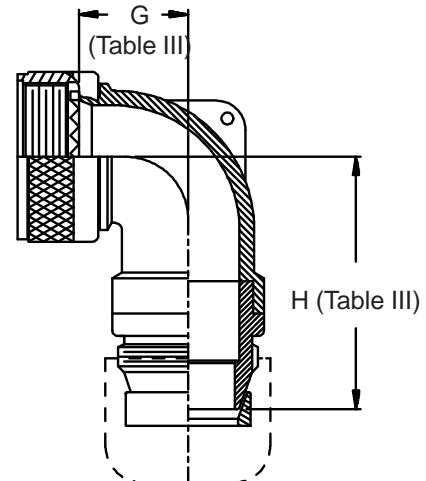

**CONNECTOR
 DESIGNATORS
 A-F-H-L-S
 ROTATABLE
 COUPLING**

**TYPE C OVERALL
 SHIELD TERMINATION**

**STYLE 2
 (STRAIGHT
 See Note 1)**

**STYLE 2
 (45° & 90°
 See Note 1)**

**STYLE M
 Medium Duty - Dash No. 01-04
 (Table X)**

**STYLE M
 Medium Duty - Dash No. 10-28
 (Table X)**

**STYLE D
 Medium Duty
 (Table X)**