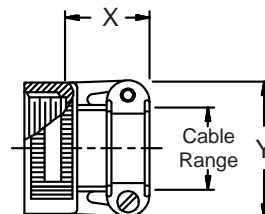

**CONNECTOR
 DESIGNATORS
 A-F-H-L-S
 ROTATABLE
 COUPLING**

**TYPE C OVERALL
 SHIELD TERMINATION**

**STYLE 2
 (STRAIGHT
 See Note 1)**

**STYLE 2
 (45° & 90°
 See Note 1)**

**STYLE M
 Medium Duty - Dash No. 01-04
 (Table X)**

**STYLE M
 Medium Duty - Dash No. 10-28
 (Table X)**

**STYLE D
 Medium Duty
 (Table X)**