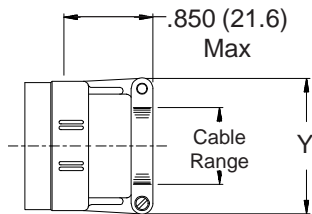

**CONNECTOR
 DESIGNATORS
 A-F-H-L-S
 ROTATABLE
 COUPLING**

**TYPE C OVERALL
 SHIELD TERMINATION**

**STYLE 2
 (STRAIGHT
 See Note 1)**

**STYLE 2
 (45° & 90°
 See Note 1)**

**STYLE M
 Medium Duty - Dash No. 01-04
 (Table X)**

**STYLE M
 Medium Duty - Dash No. 10-28
 (Table X)**

**STYLE D
 Medium Duty
 (Table X)**