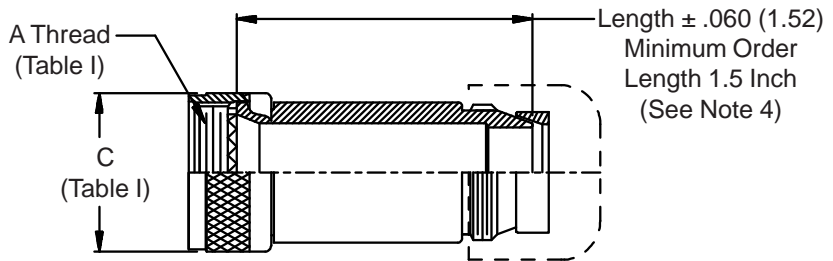

**CONNECTOR
 DESIGNATORS
 A-F-H-L-S
 ROTATABLE
 COUPLING**

**TYPE C OVERALL
 SHIELD TERMINATION**

**STYLE 2
 (STRAIGHT
 See Note 1)**

**STYLE 2
 (45° & 90°
 See Note 1)**

**STYLE M
 Medium Duty - Dash No. 01-04
 (Table X)**

**STYLE M
 Medium Duty - Dash No. 10-28
 (Table X)**

**STYLE D
 Medium Duty
 (Table X)**