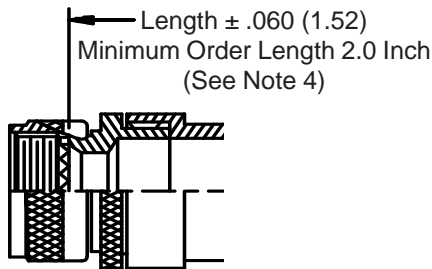

**CONNECTOR
 DESIGNATORS
 A-F-H-L-S
 ROTATABLE
 COUPLING**

**TYPE C OVERALL
 SHIELD TERMINATION**

**STYLE 2
 (STRAIGHT
 See Note 1)**

**STYLE 2
 (45° & 90°
 See Note 1)**

**STYLE M
 Medium Duty - Dash No. 01-04
 (Table X)**

**STYLE M
 Medium Duty - Dash No. 10-28
 (Table X)**

**STYLE D
 Medium Duty
 (Table X)**