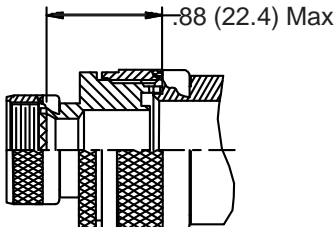

**CONNECTOR
 DESIGNATORS**
A-F-H-L-S
**ROTATABLE
 COUPLING**
**TYPE C OVERALL
 SHIELD TERMINATION**

**STYLE 2
 (STRAIGHT
 See Note 1)**

**STYLE 2
 (45° & 90°
 See Note 1)**

**STYLE M
 Medium Duty - Dash No. 01-04
 (Table X)**

**STYLE M
 Medium Duty - Dash No. 10-28
 (Table X)**

**STYLE D
 Medium Duty
 (Table X)**