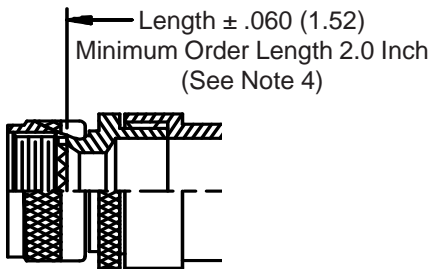

**CONNECTOR
 DESIGNATORS**
A-F-H-L-S
**ROTATABLE
 COUPLING**
**TYPE C OVERALL
 SHIELD TERMINATION**

**STYLE 2
 (STRAIGHT
 See Note 1)**

**STYLE 2
 (45° & 90°
 See Note 1)**

**STYLE M
 Medium Duty - Dash No. 01-04
 (Table X)**

**STYLE M
 Medium Duty - Dash No. 10-28
 (Table X)**

**STYLE D
 Medium Duty
 (Table X)**