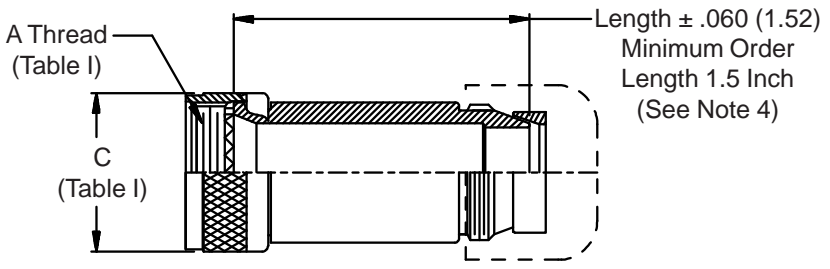

**CONNECTOR
 DESIGNATORS**
A-F-H-L-S
**ROTATABLE
 COUPLING**
**TYPE C OVERALL
 SHIELD TERMINATION**

**STYLE 2
 (STRAIGHT
 See Note 1)**

**STYLE 2
 (45° & 90°
 See Note 1)**

**STYLE M
 Medium Duty - Dash No. 01-04
 (Table X)**

**STYLE M
 Medium Duty - Dash No. 10-28
 (Table X)**

**STYLE D
 Medium Duty
 (Table X)**