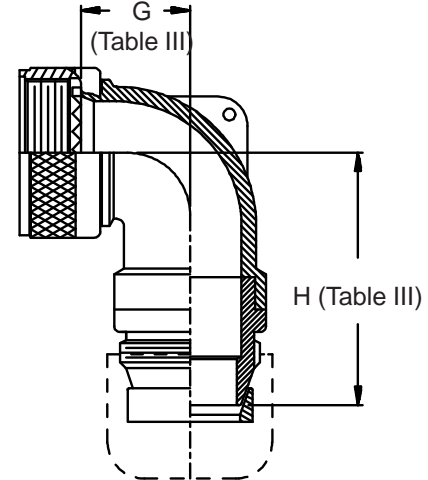

**CONNECTOR
 DESIGNATORS**
A-F-H-L-S
**ROTATABLE
 COUPLING**
**TYPE C OVERALL
 SHIELD TERMINATION**

**STYLE 2
 (STRAIGHT
 See Note 1)**

**STYLE 2
 (45° & 90°
 See Note 1)**

**STYLE M
 Medium Duty - Dash No. 01-04
 (Table X)**

**STYLE M
 Medium Duty - Dash No. 10-28
 (Table X)**

**STYLE D
 Medium Duty
 (Table X)**