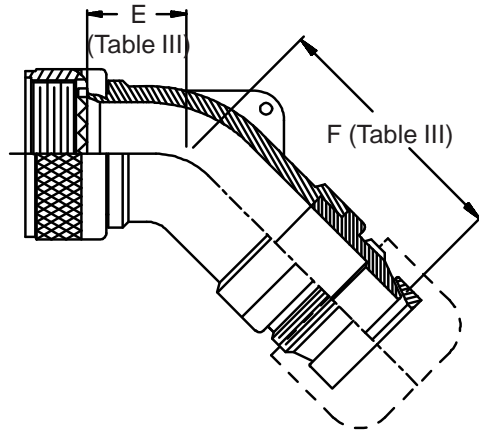

**CONNECTOR
 DESIGNATORS**
A-F-H-L-S
**ROTATABLE
 COUPLING**
**TYPE C OVERALL
 SHIELD TERMINATION**

**STYLE 2
 (STRAIGHT
 See Note 1)**

**STYLE 2
 (45° & 90°
 See Note 1)**

**STYLE M
 Medium Duty - Dash No. 01-04
 (Table X)**

**STYLE M
 Medium Duty - Dash No. 10-28
 (Table X)**

**STYLE D
 Medium Duty
 (Table X)**