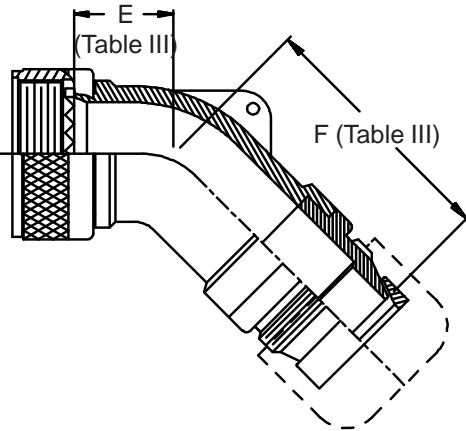

**CONNECTOR
 DESIGNATORS**
A-F-H-L-S
**ROTATABLE
 COUPLING**
**TYPE C OVERALL
 SHIELD TERMINATION**

**STYLE 2
 (STRAIGHT
 See Note 1)**

**STYLE 2
 (45° & 90°
 See Note 1)**

**STYLE M
 Medium Duty - Dash No. 01-04
 (Table X)**

**STYLE M
 Medium Duty - Dash No. 10-28
 (Table X)**

**STYLE D
 Medium Duty
 (Table X)**