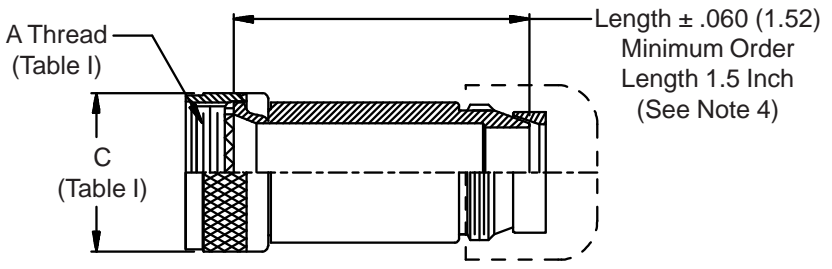

**CONNECTOR
 DESIGNATORS**
A-F-H-L-S
**ROTATABLE
 COUPLING**
**TYPE C OVERALL
 SHIELD TERMINATION**

**STYLE 2
 (STRAIGHT
 See Note 1)**

**STYLE 2
 (45° & 90°
 See Note 1)**

**STYLE M
 Medium Duty - Dash No. 01-04
 (Table X)**

**STYLE M
 Medium Duty - Dash No. 10-28
 (Table X)**

**STYLE D
 Medium Duty
 (Table X)**