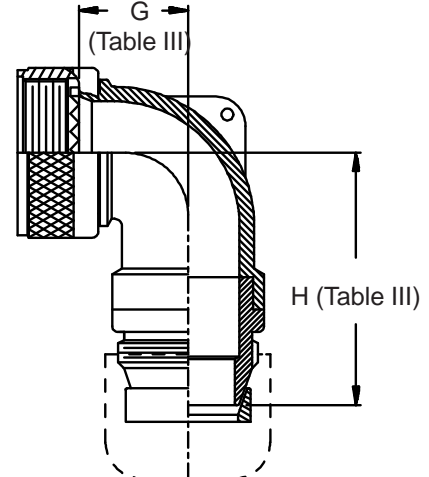

**CONNECTOR
 DESIGNATORS**
A-F-H-L-S
**ROTATABLE
 COUPLING**
**TYPE C OVERALL
 SHIELD TERMINATION**

**STYLE 2
 (STRAIGHT
 See Note 1)**

**STYLE 2
 (45° & 90°
 See Note 1)**

**STYLE M
 Medium Duty - Dash No. 01-04
 (Table X)**

**STYLE M
 Medium Duty - Dash No. 10-28
 (Table X)**

**STYLE D
 Medium Duty
 (Table X)**