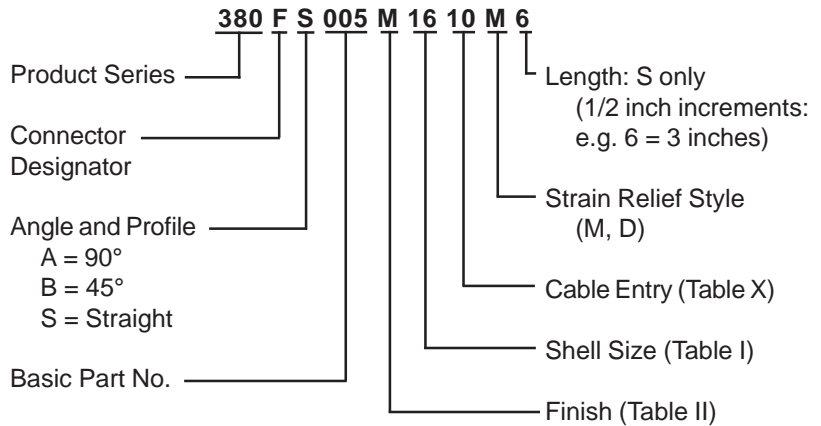

**CONNECTOR
 DESIGNATORS**
A-F-H-L-S
**ROTATABLE
 COUPLING**
**TYPE C OVERALL
 SHIELD TERMINATION**

**STYLE 2
 (STRAIGHT
 See Note 1)**

**STYLE 2
 (45° & 90°
 See Note 1)**

**STYLE M
 Medium Duty - Dash No. 01-04
 (Table X)**

**STYLE M
 Medium Duty - Dash No. 10-28
 (Table X)**

**STYLE D
 Medium Duty
 (Table X)**