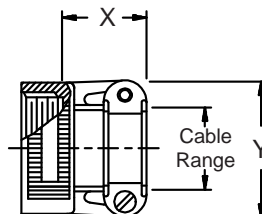

**CONNECTOR
 DESIGNATORS**
A-F-H-L-S
**ROTATABLE
 COUPLING**
**TYPE C OVERALL
 SHIELD TERMINATION**

**STYLE 2
 (STRAIGHT
 See Note 1)**

**STYLE 2
 (45° & 90°
 See Note 1)**

**STYLE M
 Medium Duty - Dash No. 01-04
 (Table X)**

**STYLE M
 Medium Duty - Dash No. 10-28
 (Table X)**

**STYLE D
 Medium Duty
 (Table X)**