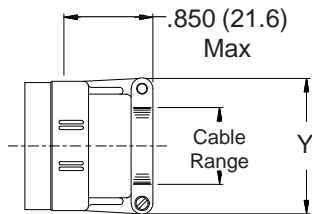

**CONNECTOR
 DESIGNATORS**
A-F-H-L-S
**ROTATABLE
 COUPLING**
**TYPE C OVERALL
 SHIELD TERMINATION**

**STYLE 2
 (STRAIGHT
 See Note 1)**

**STYLE 2
 (45° & 90°
 See Note 1)**

**STYLE M
 Medium Duty - Dash No. 01-04
 (Table X)**

**STYLE M
 Medium Duty - Dash No. 10-28
 (Table X)**

**STYLE D
 Medium Duty
 (Table X)**