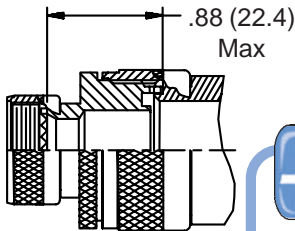

380-018
EMI/RFI Non-Environmental Backshell
with Strain Relief
Type E - Rotatable Coupling - Low Profile

**CONNECTOR
 DESIGNATORS
 A-F-H-L-S**

**ROTATABLE
 COUPLING**

**TYPE E INDIVIDUAL
 AND/OR OVERALL
 SHIELD TERMINATION**

**STYLE 2
 (STRAIGHT
 See Note 1)**

**STYLE 2
 (45° & 90°
 See Note 1)**

-445 Now Available with the "NESTOR"
 Glenair's Non-Detent, Spring-Loaded, Self-Locking Coupling. Add "-445" to Specify This AS85049 Style "N" Coupling Interface.