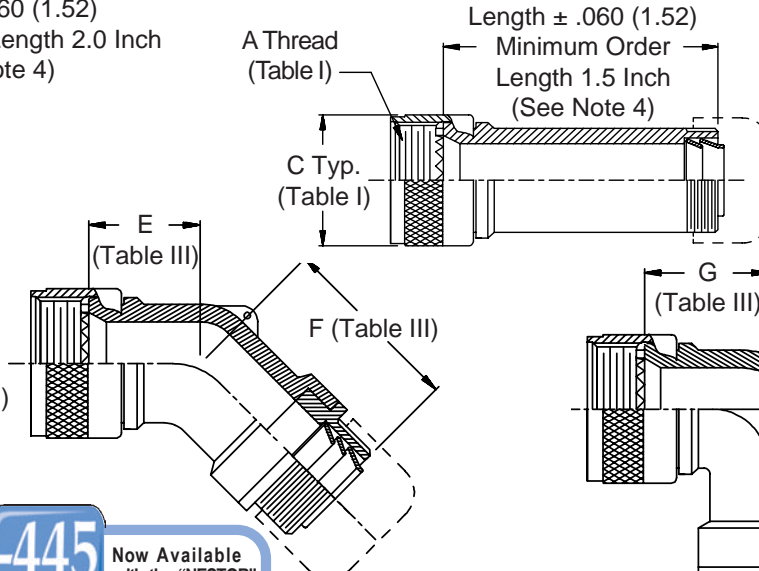

380-018
EMI/RFI Non-Environmental Backshell
with Strain Relief
Type E - Rotatable Coupling - Low Profile

**CONNECTOR
 DESIGNATORS
 A-F-H-L-S**

**ROTATABLE
 COUPLING**

**TYPE E INDIVIDUAL
 AND/OR OVERALL
 SHIELD TERMINATION**

**STYLE 2
 (STRAIGHT
 See Note 1)**

**STYLE 2
 (45° & 90°
 See Note 1)**

-445 Now Available with the "NESTOR"
 Glenair's Non-Detent, Spring-Loaded, Self-Locking Coupling. Add "-445" to Specify This AS85049 Style "N" Coupling Interface.