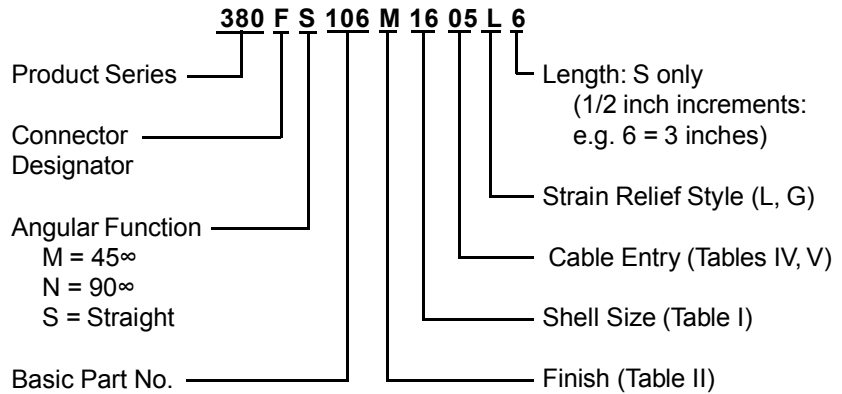

**CONNECTOR
 DESIGNATORS
 A-F-H-L-S
 SELF-LOCKING
 ROTATABLE
 COUPLING**

**TYPE C OVERALL
 SHIELD TERMINATION**

**STYLE 2
 (STRAIGHT
 See Note 1)**

**STYLE 2
 (45° & 90°
 See Note 1)**

**STYLE L
 Light Duty
 (Table IV)**

**STYLE G
 Light Duty
 (Table V)**