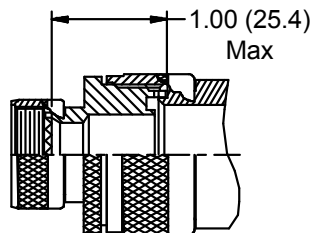

**CONNECTOR
 DESIGNATORS
 A-F-H-L-S
 SELF-LOCKING
 ROTATABLE
 COUPLING**

**TYPE C OVERALL
 SHIELD TERMINATION**

**STYLE 2
 (STRAIGHT
 See Note 1)**

**STYLE 2
 (45° & 90°
 See Note 1)**

**STYLE L
 Light Duty
 (Table IV)**

**STYLE G
 Light Duty
 (Table V)**