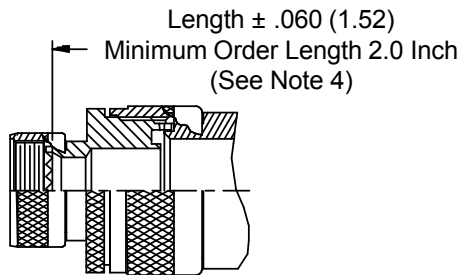

**CONNECTOR
 DESIGNATORS
 A-F-H-L-S
 SELF-LOCKING
 ROTATABLE
 COUPLING**

**TYPE C OVERALL
 SHIELD TERMINATION**

**STYLE 2
 (STRAIGHT
 See Note 1)**

**STYLE 2
 (45° & 90°
 See Note 1)**

**STYLE L
 Light Duty
 (Table IV)**

**STYLE G
 Light Duty
 (Table V)**