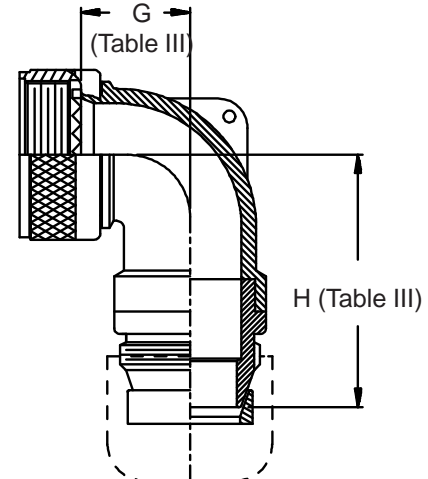

**CONNECTOR  
 DESIGNATORS**  
**A-F-H-L-S**  
**ROTATABLE  
 COUPLING**  
**TYPE C OVERALL  
 SHIELD TERMINATION**

**STYLE 2  
 (STRAIGHT  
 See Note 1)**

**STYLE 2  
 (45° & 90°  
 See Note 1)**

**STYLE M  
 Medium Duty - Dash No. 01-04  
 (Table X)**

**STYLE M  
 Medium Duty - Dash No. 10-28  
 (Table X)**

**STYLE D  
 Medium Duty  
 (Table X)**