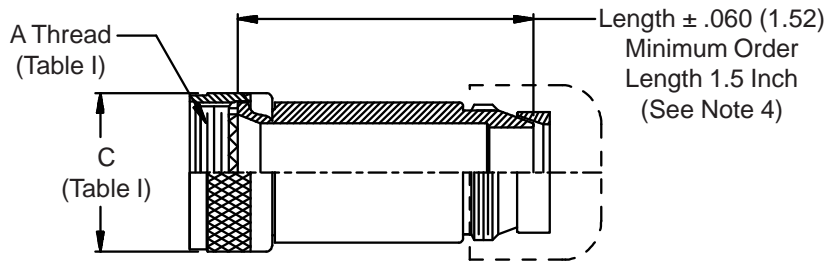

**CONNECTOR  
 DESIGNATORS**  
**A-F-H-L-S**  
**ROTATABLE  
 COUPLING**  
**TYPE C OVERALL  
 SHIELD TERMINATION**

**STYLE 2  
 (STRAIGHT  
 See Note 1)**

**STYLE 2  
 (45° & 90°  
 See Note 1)**

**STYLE M  
 Medium Duty - Dash No. 01-04  
 (Table X)**

**STYLE M  
 Medium Duty - Dash No. 10-28  
 (Table X)**

**STYLE D  
 Medium Duty  
 (Table X)**