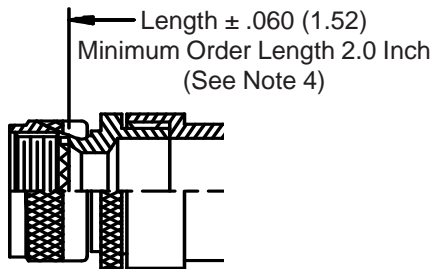

**CONNECTOR  
 DESIGNATORS**  
**A-F-H-L-S**  
**ROTATABLE  
 COUPLING**  
**TYPE C OVERALL  
 SHIELD TERMINATION**

**STYLE 2  
 (STRAIGHT  
 See Note 1)**

**STYLE 2  
 (45° & 90°  
 See Note 1)**

**STYLE M  
 Medium Duty - Dash No. 01-04  
 (Table X)**

**STYLE M  
 Medium Duty - Dash No. 10-28  
 (Table X)**

**STYLE D  
 Medium Duty  
 (Table X)**