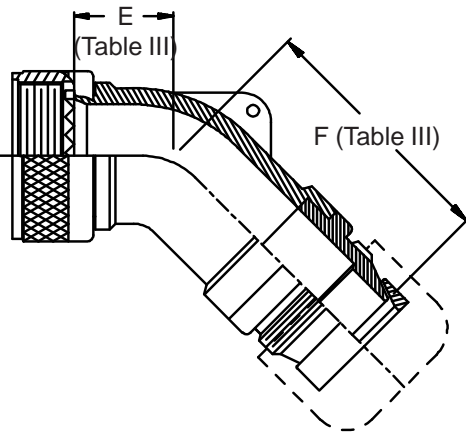

**CONNECTOR  
 DESIGNATORS**  
**A-F-H-L-S**  
**ROTATABLE  
 COUPLING**  
**TYPE C OVERALL  
 SHIELD TERMINATION**

**STYLE 2  
 (STRAIGHT  
 See Note 1)**

**STYLE 2  
 (45° & 90°  
 See Note 1)**

**STYLE M  
 Medium Duty - Dash No. 01-04  
 (Table X)**

**STYLE M  
 Medium Duty - Dash No. 10-28  
 (Table X)**

**STYLE D  
 Medium Duty  
 (Table X)**