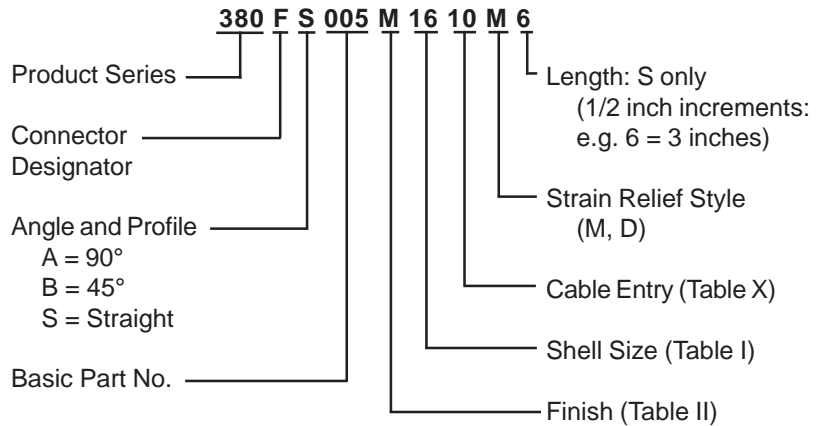

**CONNECTOR  
 DESIGNATORS**  
**A-F-H-L-S**  
**ROTATABLE  
 COUPLING**  
**TYPE C OVERALL  
 SHIELD TERMINATION**

**STYLE 2  
 (STRAIGHT  
 See Note 1)**

**STYLE 2  
 (45° & 90°  
 See Note 1)**

**STYLE M  
 Medium Duty - Dash No. 01-04  
 (Table X)**

**STYLE M  
 Medium Duty - Dash No. 10-28  
 (Table X)**

**STYLE D  
 Medium Duty  
 (Table X)**