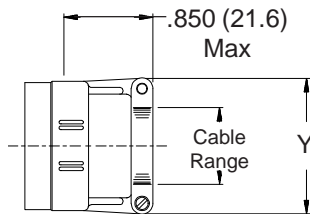

**CONNECTOR  
 DESIGNATORS**  
**A-F-H-L-S**  
**ROTATABLE  
 COUPLING**  
**TYPE C OVERALL  
 SHIELD TERMINATION**

**STYLE 2  
 (STRAIGHT  
 See Note 1)**

**STYLE 2  
 (45° & 90°  
 See Note 1)**

**STYLE M  
 Medium Duty - Dash No. 01-04  
 (Table X)**

**STYLE M  
 Medium Duty - Dash No. 10-28  
 (Table X)**

**STYLE D  
 Medium Duty  
 (Table X)**