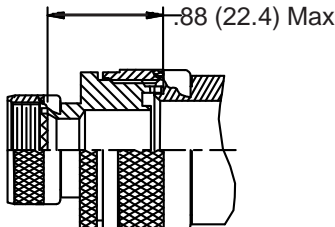

**CONNECTOR  
 DESIGNATORS**  
**A-F-H-L-S**  
**ROTATABLE  
 COUPLING**  
**TYPE C OVERALL  
 SHIELD TERMINATION**

**STYLE 2  
 (STRAIGHT  
 See Note 1)**

**STYLE 2  
 (45° & 90°  
 See Note 1)**

**STYLE M  
 Medium Duty - Dash No. 01-04  
 (Table X)**

**STYLE M  
 Medium Duty - Dash No. 10-28  
 (Table X)**

**STYLE D  
 Medium Duty  
 (Table X)**