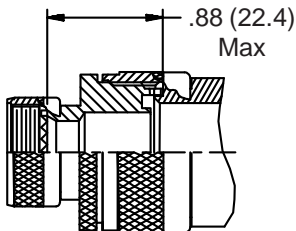

**380-001**  
**EMI/RFI Non-Environmental Backshell**  
**with Strain Relief**  
**Type A - Rotatable Coupling - Low Profile**

**CONNECTOR  
 DESIGNATOR**  
**A-F-H-L-S**  
**ROTATABLE  
 COUPLING**  
**TYPE A OVERALL  
 SHIELD TERMINATION**

**STYLE 2  
 (STRAIGHT  
 See Note 1)**

**STYLE 2  
 (45° & 90°  
 See Note 1)**