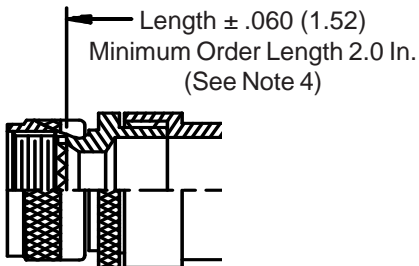

**380-001**  
**EMI/RFI Non-Environmental Backshell**  
**with Strain Relief**  
**Type A - Rotatable Coupling - Low Profile**

**CONNECTOR  
 DESIGNATOR**  
**A-F-H-L-S**  
**ROTATABLE  
 COUPLING**  
**TYPE A OVERALL  
 SHIELD TERMINATION**

**STYLE 2  
 (STRAIGHT  
 See Note 1)**

**STYLE 2  
 (45° & 90°  
 See Note 1)**