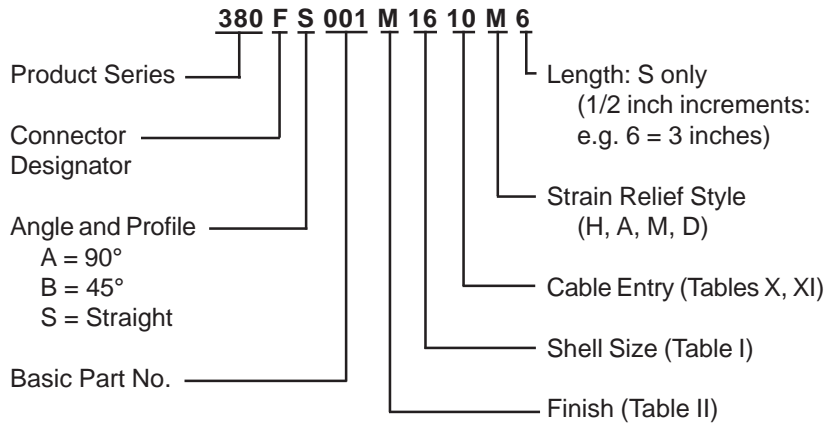

**380-001**  
**EMI/RFI Non-Environmental Backshell**  
**with Strain Relief**  
**Type A - Rotatable Coupling - Low Profile**

**CONNECTOR  
 DESIGNATOR**  
**A-F-H-L-S**  
**ROTATABLE  
 COUPLING**  
**TYPE A OVERALL  
 SHIELD TERMINATION**

**STYLE 2  
 (STRAIGHT  
 See Note 1)**

**STYLE 2  
 (45° & 90°  
 See Note 1)**