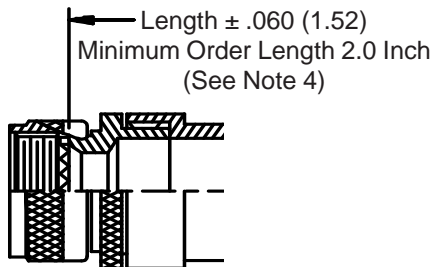

**CONNECTOR  
 DESIGNATORS  
 A-F-H-L-S  
 ROTATABLE  
 COUPLING**

**TYPE C OVERALL  
 SHIELD TERMINATION**

**STYLE 2  
 (STRAIGHT  
 See Note 1)**

**STYLE 2  
 (45° & 90°  
 See Note 1)**

**STYLE M  
 Medium Duty - Dash No. 01-04  
 (Table X)**

**STYLE M  
 Medium Duty - Dash No. 10-28  
 (Table X)**

**STYLE D  
 Medium Duty  
 (Table X)**