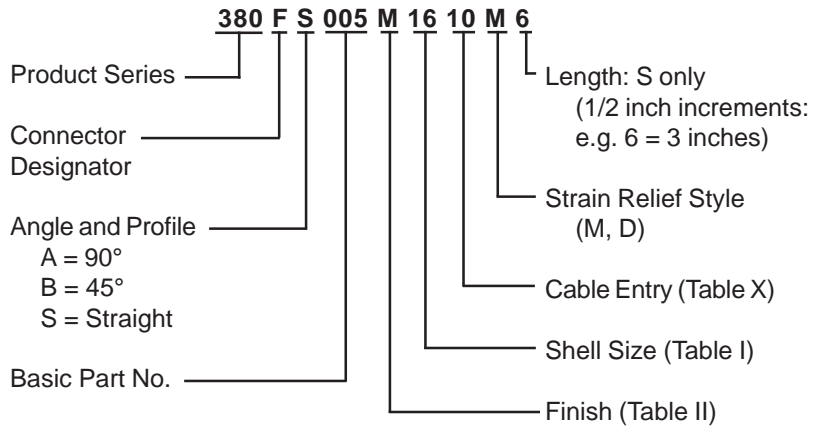

**CONNECTOR  
 DESIGNATORS  
 A-F-H-L-S  
 ROTATABLE  
 COUPLING**

**TYPE C OVERALL  
 SHIELD TERMINATION**

**STYLE 2  
 (STRAIGHT  
 See Note 1)**

**STYLE 2  
 (45° & 90°  
 See Note 1)**

**STYLE M  
 Medium Duty - Dash No. 01-04  
 (Table X)**

**STYLE M  
 Medium Duty - Dash No. 10-28  
 (Table X)**

**STYLE D  
 Medium Duty  
 (Table X)**