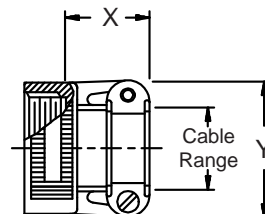

**CONNECTOR  
 DESIGNATORS  
 A-F-H-L-S  
 ROTATABLE  
 COUPLING**

**TYPE C OVERALL  
 SHIELD TERMINATION**

**STYLE 2  
 (STRAIGHT  
 See Note 1)**

**STYLE 2  
 (45° & 90°  
 See Note 1)**

**STYLE M  
 Medium Duty - Dash No. 01-04  
 (Table X)**

**STYLE M  
 Medium Duty - Dash No. 10-28  
 (Table X)**

**STYLE D  
 Medium Duty  
 (Table X)**