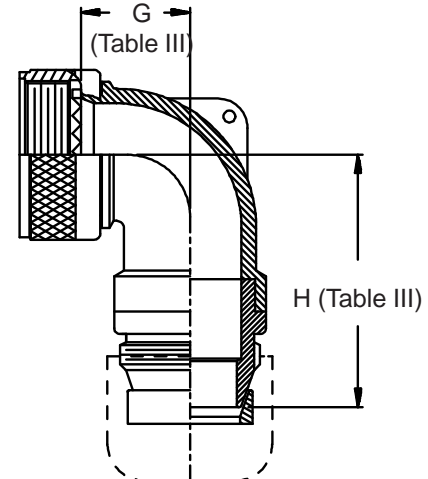

**CONNECTOR  
 DESIGNATORS  
 A-F-H-L-S  
 ROTATABLE  
 COUPLING**

**TYPE C OVERALL  
 SHIELD TERMINATION**

**STYLE 2  
 (STRAIGHT  
 See Note 1)**

**STYLE 2  
 (45° & 90°  
 See Note 1)**

**STYLE M  
 Medium Duty - Dash No. 01-04  
 (Table X)**

**STYLE M  
 Medium Duty - Dash No. 10-28  
 (Table X)**

**STYLE D  
 Medium Duty  
 (Table X)**