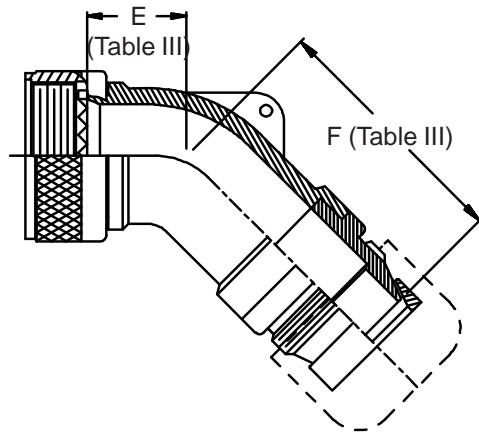

**CONNECTOR  
 DESIGNATORS  
 A-F-H-L-S  
 ROTATABLE  
 COUPLING**

**TYPE C OVERALL  
 SHIELD TERMINATION**

**STYLE 2  
 (STRAIGHT  
 See Note 1)**

**STYLE 2  
 (45° & 90°  
 See Note 1)**

**STYLE M  
 Medium Duty - Dash No. 01-04  
 (Table X)**

**STYLE M  
 Medium Duty - Dash No. 10-28  
 (Table X)**

**STYLE D  
 Medium Duty  
 (Table X)**