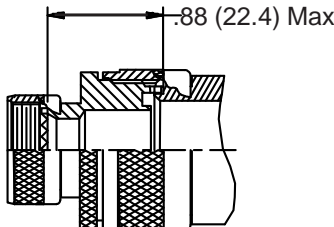

**CONNECTOR  
 DESIGNATORS  
 A-F-H-L-S  
 ROTATABLE  
 COUPLING**

**TYPE C OVERALL  
 SHIELD TERMINATION**

**STYLE 2  
 (STRAIGHT  
 See Note 1)**

**STYLE 2  
 (45° & 90°  
 See Note 1)**

**STYLE M  
 Medium Duty - Dash No. 01-04  
 (Table X)**

**STYLE M  
 Medium Duty - Dash No. 10-28  
 (Table X)**

**STYLE D  
 Medium Duty  
 (Table X)**