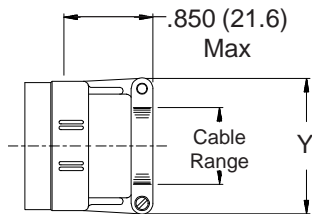

**CONNECTOR  
 DESIGNATORS  
 A-F-H-L-S  
 ROTATABLE  
 COUPLING**

**TYPE C OVERALL  
 SHIELD TERMINATION**

**STYLE 2  
 (STRAIGHT  
 See Note 1)**

**STYLE 2  
 (45° & 90°  
 See Note 1)**

**STYLE M  
 Medium Duty - Dash No. 01-04  
 (Table X)**

**STYLE M  
 Medium Duty - Dash No. 10-28  
 (Table X)**

**STYLE D  
 Medium Duty  
 (Table X)**