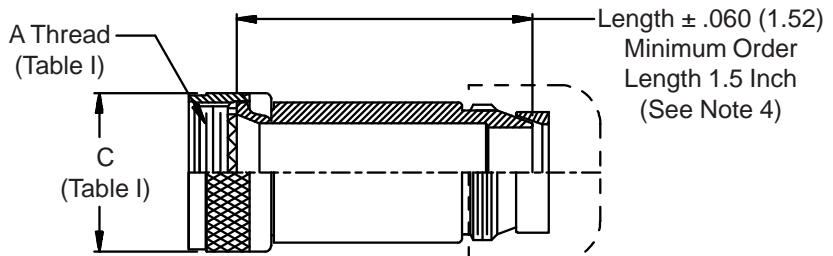

**CONNECTOR  
 DESIGNATORS  
 A-F-H-L-S  
 ROTATABLE  
 COUPLING**

**TYPE C OVERALL  
 SHIELD TERMINATION**

**STYLE 2  
 (STRAIGHT  
 See Note 1)**

**STYLE 2  
 (45° & 90°  
 See Note 1)**

**STYLE M  
 Medium Duty - Dash No. 01-04  
 (Table X)**

**STYLE M  
 Medium Duty - Dash No. 10-28  
 (Table X)**

**STYLE D  
 Medium Duty  
 (Table X)**