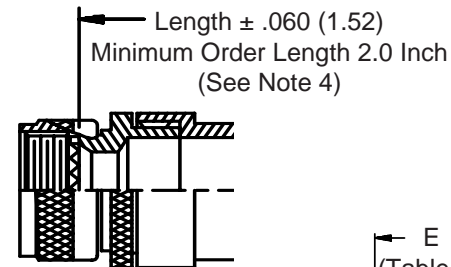

**380-018**  
**EMI/RFI Non-Environmental Backshell**  
**with Strain Relief**  
**Type E - Rotatable Coupling - Low Profile**

**CONNECTOR  
 DESIGNATORS  
 A-F-H-L-S**

**ROTATABLE  
 COUPLING**

**TYPE E INDIVIDUAL  
 AND/OR OVERALL  
 SHIELD TERMINATION**

**STYLE 2  
 (STRAIGHT  
 See Note 1)**

**STYLE 2  
 (45° & 90°  
 See Note 1)**

**-445** Now Available with the "NESTOR"  
 Glenair's Non-Detent, Spring-Loaded, Self-Locking Coupling. Add "-445" to Specify This AS85049 Style "N" Coupling Interface.