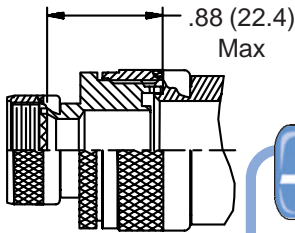

**380-018**  
**EMI/RFI Non-Environmental Backshell**  
**with Strain Relief**  
**Type E - Rotatable Coupling - Low Profile**

**CONNECTOR  
 DESIGNATORS  
 A-F-H-L-S**

**ROTATABLE  
 COUPLING**

**TYPE E INDIVIDUAL  
 AND/OR OVERALL  
 SHIELD TERMINATION**

**STYLE 2  
 (STRAIGHT  
 See Note 1)**

**STYLE 2  
 (45° & 90°  
 See Note 1)**

**-445** Now Available with the "NESTOR"  
 Glenair's Non-Detent, Spring-Loaded, Self-Locking Coupling. Add "-445" to Specify This AS85049 Style "N" Coupling Interface.