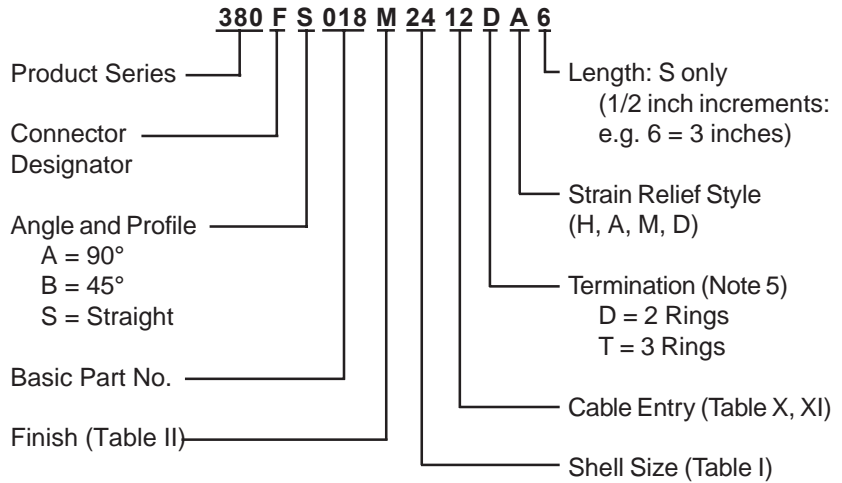

**380-018**  
**EMI/RFI Non-Environmental Backshell**  
**with Strain Relief**  
**Type E - Rotatable Coupling - Low Profile**

**CONNECTOR  
 DESIGNATORS  
 A-F-H-L-S**

**ROTATABLE  
 COUPLING**

**TYPE E INDIVIDUAL  
 AND/OR OVERALL  
 SHIELD TERMINATION**

**STYLE 2  
 (STRAIGHT  
 See Note 1)**

**STYLE 2  
 (45° & 90°  
 See Note 1)**

**-445** Now Available with the "NESTOR"  
 Glenair's Non-Detent, Spring-Loaded, Self-Locking Coupling. Add "-445" to Specify This AS85049 Style "N" Coupling Interface.