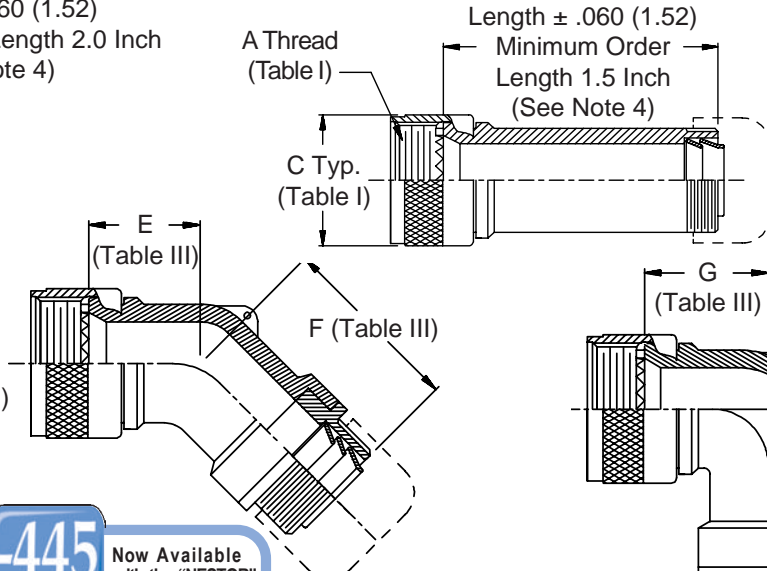

**380-018**  
**EMI/RFI Non-Environmental Backshell**  
**with Strain Relief**  
**Type E - Rotatable Coupling - Low Profile**

**CONNECTOR  
 DESIGNATORS  
 A-F-H-L-S**

**ROTATABLE  
 COUPLING**

**TYPE E INDIVIDUAL  
 AND/OR OVERALL  
 SHIELD TERMINATION**

**STYLE 2  
 (STRAIGHT  
 See Note 1)**

**STYLE 2  
 (45° & 90°  
 See Note 1)**

**-445** Now Available with the "NESTOR"  
 Glenair's Non-Detent, Spring-Loaded, Self-Locking Coupling. Add "-445" to Specify This AS85049 Style "N" Coupling Interface.