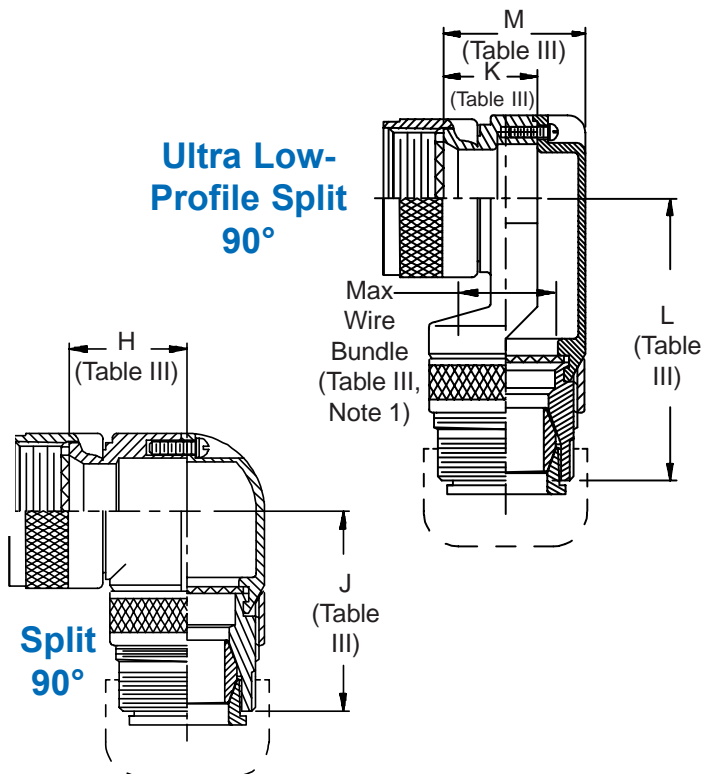

**CONNECTOR DESIGNATORS**  
**A-F-H-L-S**  
**SELF-LOCKING**  
**ROTATABLE COUPLING**

**TYPE F INDIVIDUAL AND/OR OVERALL SHIELD TERMINATION**

**Ultra Low-Profile Split 90°**

**STYLE 2**  
(See Note 1)

**STYLE A**  
 Medium Duty (Table XI)

**STYLE M**  
 Medium Duty (Table XI)

**STYLE D**  
 Medium Duty (Table XI)