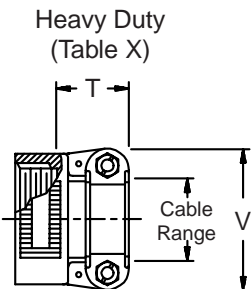

**CONNECTOR DESIGNATORS**  
**A-F-H-L-S**  
**SELF-LOCKING**  
**ROTATABLE COUPLING**

**TYPE F INDIVIDUAL AND/OR OVERALL SHIELD TERMINATION**

**Ultra Low-Profile Split 90°**

**STYLE 2**  
(See Note 1)

**STYLE A**  
 Medium Duty (Table XI)

**STYLE M**  
 Medium Duty (Table XI)

**STYLE D**  
 Medium Duty (Table XI)