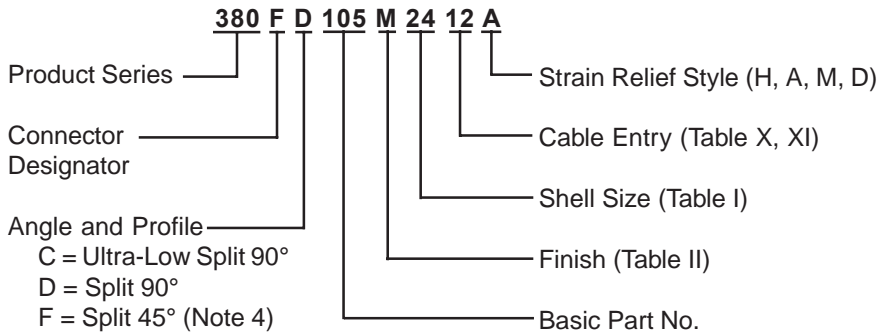

**CONNECTOR DESIGNATORS**  
**A-F-H-L-S**  
**SELF-LOCKING**  
**ROTATABLE COUPLING**

**TYPE F INDIVIDUAL AND/OR OVERALL SHIELD TERMINATION**

**Ultra Low-Profile Split 90°**

**STYLE 2**  
(See Note 1)

**STYLE A**  
 Medium Duty (Table XI)

**STYLE M**  
 Medium Duty (Table XI)

**STYLE D**  
 Medium Duty (Table XI)