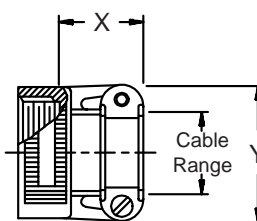

**CONNECTOR DESIGNATORS**  
**A-F-H-L-S**  
**SELF-LOCKING**  
**ROTATABLE COUPLING**

**TYPE F INDIVIDUAL AND/OR OVERALL SHIELD TERMINATION**

**Ultra Low-Profile Split 90°**

**STYLE 2**  
(See Note 1)

**STYLE A**  
 Medium Duty (Table XI)

**STYLE M**  
 Medium Duty (Table XI)

**STYLE D**  
 Medium Duty (Table XI)