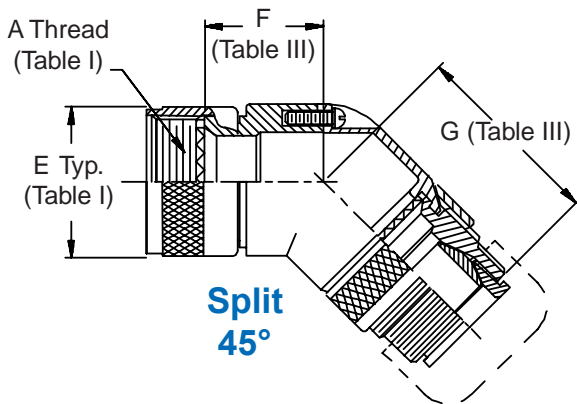

**CONNECTOR DESIGNATORS**  
**A-F-H-L-S**  
**SELF-LOCKING**  
**ROTATABLE COUPLING**

**TYPE F INDIVIDUAL AND/OR OVERALL SHIELD TERMINATION**

**Ultra Low-Profile Split 90°**

**STYLE 2**  
(See Note 1)

**STYLE A**  
 Medium Duty (Table XI)

**STYLE M**  
 Medium Duty (Table XI)

**STYLE D**  
 Medium Duty (Table XI)