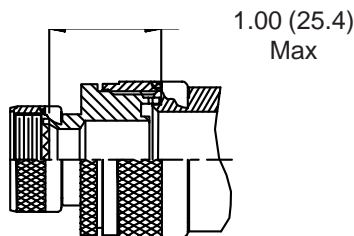

**CONNECTOR DESIGNATORS**  
**A-F-H-L-S**  
**SELF-LOCKING**  
**ROTATABLE COUPLING**

**TYPE F INDIVIDUAL AND/OR OVERALL SHIELD TERMINATION**

**Ultra Low-Profile Split 90°**

**STYLE 2**  
(See Note 1)

**STYLE A**  
 Medium Duty (Table XI)

**STYLE M**  
 Medium Duty (Table XI)

**STYLE D**  
 Medium Duty (Table XI)