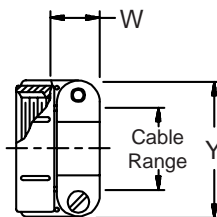

**CONNECTOR DESIGNATORS**  
**A-F-H-L-S**  
**SELF-LOCKING**  
**ROTATABLE COUPLING**

**TYPE F INDIVIDUAL AND/OR OVERALL SHIELD TERMINATION**

**Ultra Low-Profile Split 90°**

**STYLE 2**  
(See Note 1)

**STYLE A**  
 Medium Duty (Table XI)

**STYLE M**  
 Medium Duty (Table XI)

**STYLE D**  
 Medium Duty (Table XI)