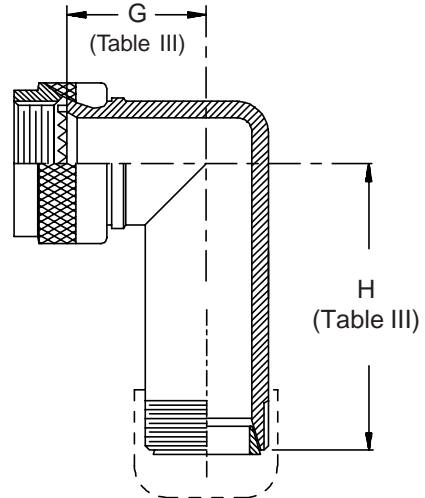

**CONNECTOR
 DESIGNATORS
 A-F-H-L-S
 ROTATABLE
 COUPLING**

**TYPE D INDIVIDUAL
 OR OVERALL
 SHIELD TERMINATION**

-445 Now Available with the "NESTOR"

Glenair's Non-Detent, Spring-Loaded, Self-Locking Coupling.
 Add "-445" to Specify This AS85049 Style "N" Coupling Interface.