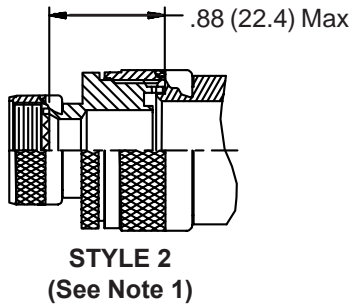

**CONNECTOR
 DESIGNATORS
 A-F-H-L-S
 ROTATABLE
 COUPLING**

**TYPE D INDIVIDUAL
 OR OVERALL
 SHIELD TERMINATION**

-445 Now Available with the "NESTOR"

Glenair's Non-Detent, Spring-Loaded, Self-Locking Coupling.
 Add "-445" to Specify This AS85049 Style "N" Coupling Interface.