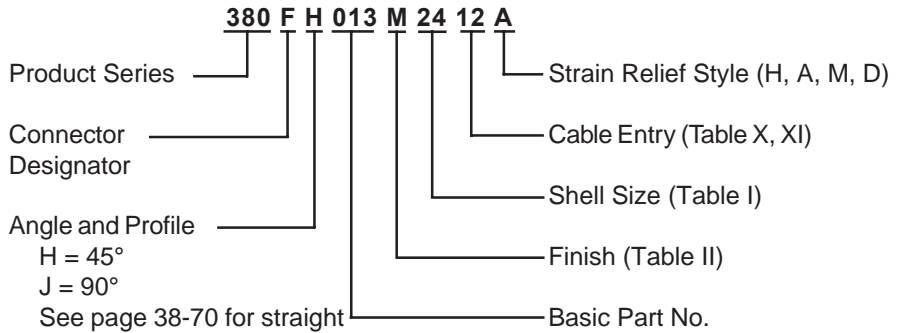

**CONNECTOR
 DESIGNATORS
 A-F-H-L-S
 ROTATABLE
 COUPLING**

**TYPE D INDIVIDUAL
 OR OVERALL
 SHIELD TERMINATION**

-445 Now Available with the "NESTOR"

Glenair's Non-Detent, Spring-Loaded, Self-Locking Coupling.
 Add "-445" to Specify This AS85049 Style "N" Coupling Interface.