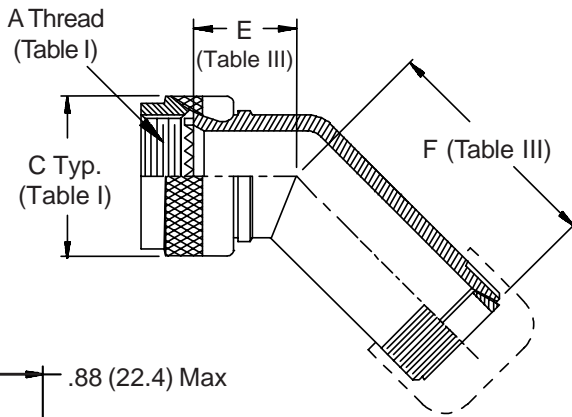

**CONNECTOR
 DESIGNATORS
 A-F-H-L-S
 ROTATABLE
 COUPLING**

**TYPE D INDIVIDUAL
 OR OVERALL
 SHIELD TERMINATION**

-445 Now Available with the "NESTOR"

Glenair's Non-Detent, Spring-Loaded, Self-Locking Coupling.
 Add "-445" to Specify This AS85049 Style "N" Coupling Interface.