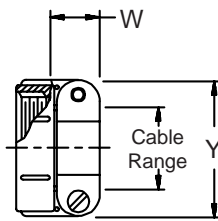

**CONNECTOR
 DESIGNATORS
 A-F-H-L-S
 SELF-LOCKING
 ROTATABLE
 COUPLING**

**TYPE F INDIVIDUAL
 AND/OR OVERALL
 SHIELD TERMINATION**

STYLE 2
 (See Note 1)

STYLE A
 Medium Duty
 (Table XI)

STYLE M
 Medium Duty
 (Table XI)

STYLE D
 Medium Duty
 (Table XI)