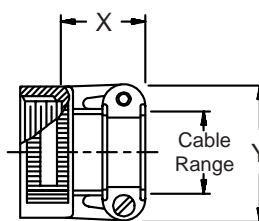

**CONNECTOR
 DESIGNATORS
 A-F-H-L-S
 SELF-LOCKING
 ROTATABLE
 COUPLING**

**TYPE F INDIVIDUAL
 AND/OR OVERALL
 SHIELD TERMINATION**

STYLE 2
 (See Note 1)

STYLE A
 Medium Duty
 (Table XI)

STYLE M
 Medium Duty
 (Table XI)

STYLE D
 Medium Duty
 (Table XI)