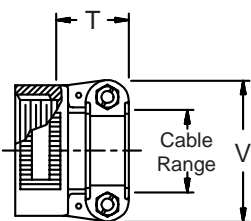

**CONNECTOR
 DESIGNATORS
 A-F-H-L-S
 SELF-LOCKING
 ROTATABLE
 COUPLING**

**TYPE F INDIVIDUAL
 AND/OR OVERALL
 SHIELD TERMINATION**

STYLE 2
 (See Note 1)

STYLE A
 Medium Duty
 (Table XI)

STYLE M
 Medium Duty
 (Table XI)