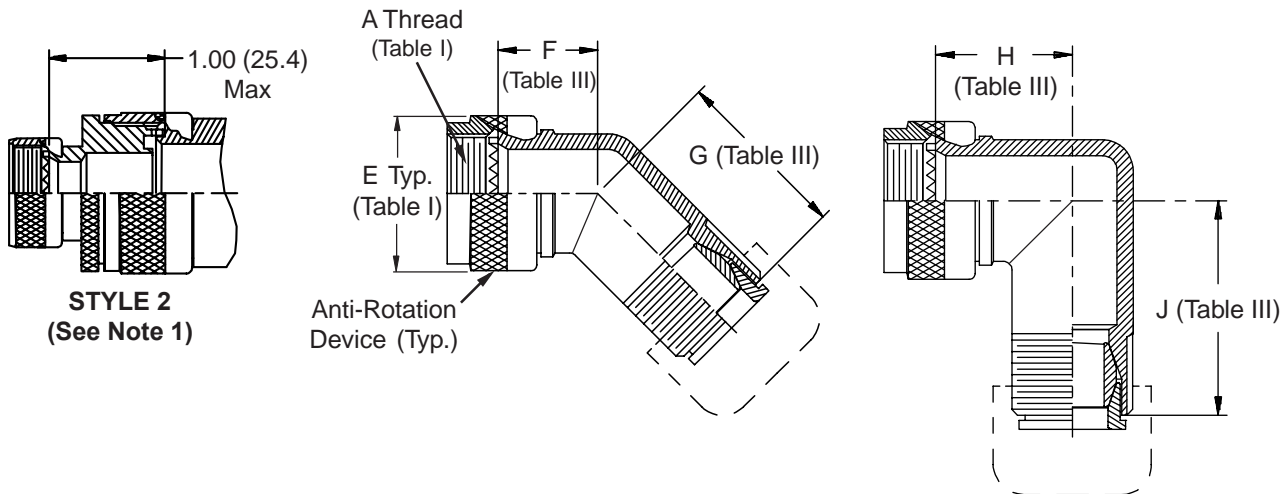

**CONNECTOR
 DESIGNATORS
 A-F-H-L-S
 SELF-LOCKING
 ROTATABLE
 COUPLING**

**TYPE F INDIVIDUAL
 AND/OR OVERALL
 SHIELD TERMINATION**

STYLE 2
 (See Note 1)

STYLE A
 Medium Duty
 (Table XI)

STYLE M
 Medium Duty
 (Table XI)

STYLE D
 Medium Duty
 (Table XI)