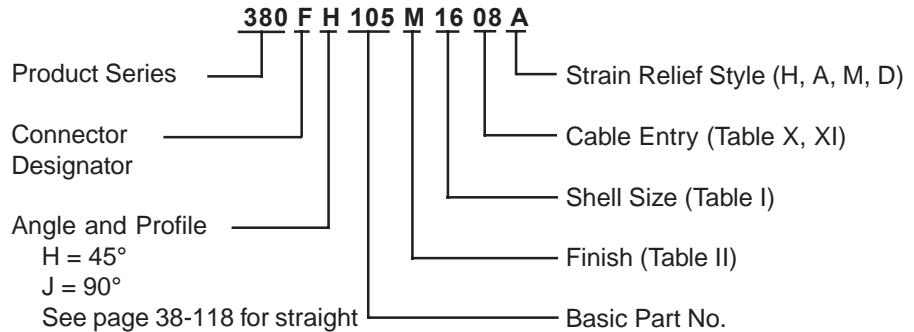

**CONNECTOR
 DESIGNATORS
 A-F-H-L-S
 SELF-LOCKING
 ROTATABLE
 COUPLING**

**TYPE F INDIVIDUAL
 AND/OR OVERALL
 SHIELD TERMINATION**

STYLE 2
 (See Note 1)

STYLE A
 Medium Duty
 (Table XI)

STYLE M
 Medium Duty
 (Table XI)

STYLE D
 Medium Duty
 (Table XI)