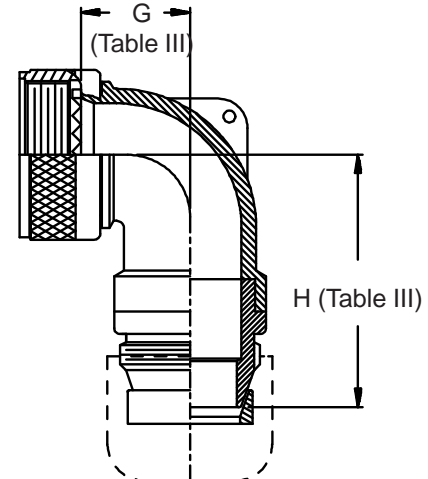

**CONNECTOR
 DESIGNATORS
 A-F-H-L-S
 ROTATABLE
 COUPLING**

**TYPE C OVERALL
 SHIELD TERMINATION**

**STYLE 2
 (STRAIGHT
 See Note 1)**

**STYLE 2
 (45° & 90°
 See Note 1)**

**STYLE M
 Medium Duty - Dash No. 01-04
 (Table X)**

**STYLE M
 Medium Duty - Dash No. 10-28
 (Table X)**

**STYLE D
 Medium Duty
 (Table X)**