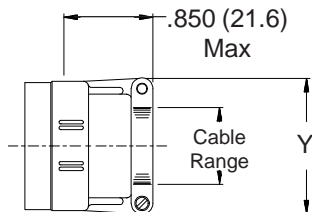

**CONNECTOR
 DESIGNATORS
 A-F-H-L-S
 ROTATABLE
 COUPLING**

**TYPE C OVERALL
 SHIELD TERMINATION**

**STYLE 2
 (STRAIGHT
 See Note 1)**

**STYLE 2
 (45° & 90°
 See Note 1)**

**STYLE M
 Medium Duty - Dash No. 01-04
 (Table X)**

**STYLE M
 Medium Duty - Dash No. 10-28
 (Table X)**

**STYLE D
 Medium Duty
 (Table X)**