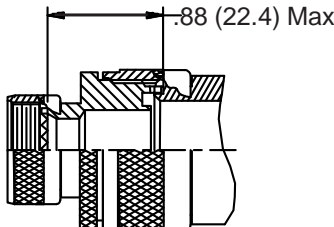

**CONNECTOR
 DESIGNATORS
 A-F-H-L-S
 ROTATABLE
 COUPLING**

**TYPE C OVERALL
 SHIELD TERMINATION**

**STYLE 2
 (STRAIGHT
 See Note 1)**

**STYLE 2
 (45° & 90°
 See Note 1)**

**STYLE M
 Medium Duty - Dash No. 01-04
 (Table X)**

**STYLE M
 Medium Duty - Dash No. 10-28
 (Table X)**

**STYLE D
 Medium Duty
 (Table X)**