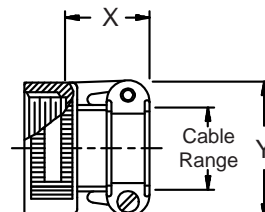

**CONNECTOR
 DESIGNATORS
 A-F-H-L-S
 ROTATABLE
 COUPLING**

**TYPE C OVERALL
 SHIELD TERMINATION**

**STYLE 2
 (STRAIGHT
 See Note 1)**

**STYLE 2
 (45° & 90°
 See Note 1)**

**STYLE M
 Medium Duty - Dash No. 01-04
 (Table X)**

**STYLE M
 Medium Duty - Dash No. 10-28
 (Table X)**

**STYLE D
 Medium Duty
 (Table X)**