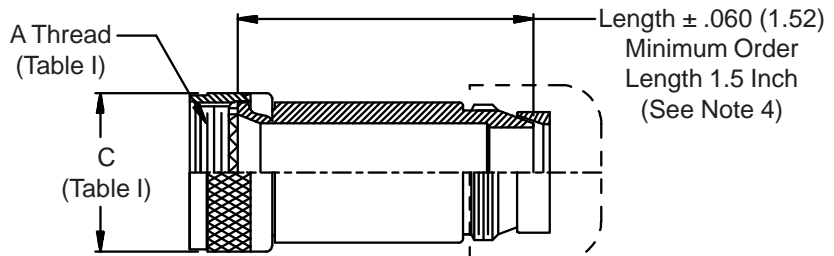

**CONNECTOR
 DESIGNATORS
 A-F-H-L-S
 ROTATABLE
 COUPLING**

**TYPE C OVERALL
 SHIELD TERMINATION**

**STYLE 2
 (STRAIGHT
 See Note 1)**

**STYLE 2
 (45° & 90°
 See Note 1)**

**STYLE M
 Medium Duty - Dash No. 01-04
 (Table X)**

**STYLE M
 Medium Duty - Dash No. 10-28
 (Table X)**

**STYLE D
 Medium Duty
 (Table X)**