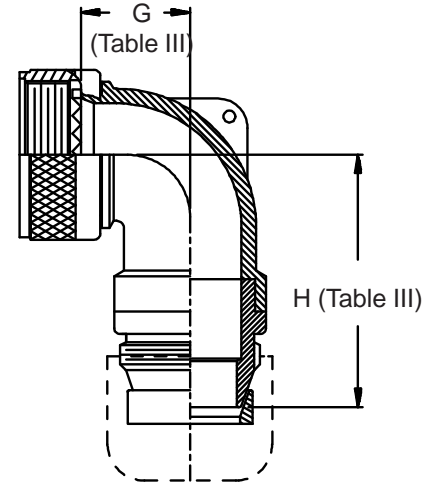

**CONNECTOR
 DESIGNATORS**
A-F-H-L-S
**ROTATABLE
 COUPLING**
**TYPE C OVERALL
 SHIELD TERMINATION**

**STYLE 2
 (STRAIGHT
 See Note 1)**

**STYLE 2
 (45° & 90°
 See Note 1)**

**STYLE M
 Medium Duty - Dash No. 01-04
 (Table X)**

**STYLE M
 Medium Duty - Dash No. 10-28
 (Table X)**

**STYLE D
 Medium Duty
 (Table X)**