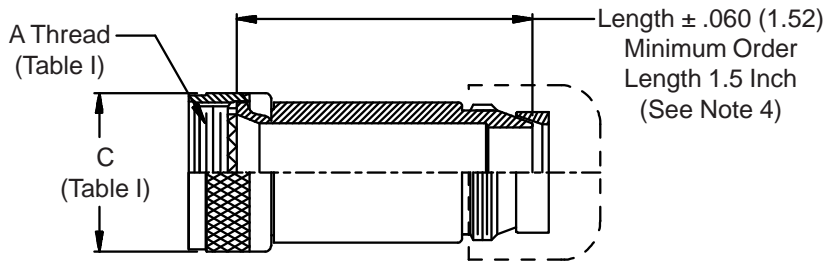

**CONNECTOR  
 DESIGNATORS**  
**A-F-H-L-S**  
**ROTATABLE  
 COUPLING**  
**TYPE C OVERALL  
 SHIELD TERMINATION**

**STYLE 2  
 (STRAIGHT  
 See Note 1)**

**STYLE 2  
 (45° & 90°  
 See Note 1)**

**STYLE M  
 Medium Duty - Dash No. 01-04  
 (Table X)**

**STYLE M  
 Medium Duty - Dash No. 10-28  
 (Table X)**

**STYLE D  
 Medium Duty  
 (Table X)**