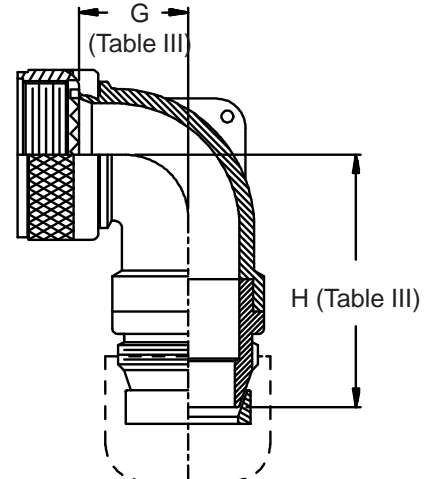

**CONNECTOR  
 DESIGNATORS**  
**A-F-H-L-S**  
**ROTATABLE  
 COUPLING**  
**TYPE C OVERALL  
 SHIELD TERMINATION**

**STYLE 2  
 (STRAIGHT  
 See Note 1)**

**STYLE 2  
 (45° & 90°  
 See Note 1)**

**STYLE M  
 Medium Duty - Dash No. 01-04  
 (Table X)**

**STYLE M  
 Medium Duty - Dash No. 10-28  
 (Table X)**

**STYLE D  
 Medium Duty  
 (Table X)**