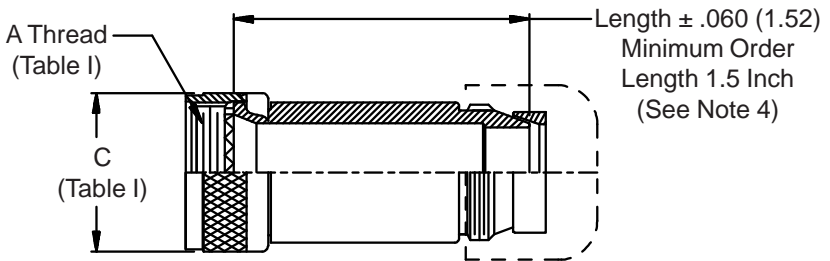

**CONNECTOR  
 DESIGNATORS**  
**A-F-H-L-S**  
**ROTATABLE  
 COUPLING**  
**TYPE C OVERALL  
 SHIELD TERMINATION**

**STYLE 2  
 (STRAIGHT  
 See Note 1)**

**STYLE 2  
 (45° & 90°  
 See Note 1)**

**STYLE M  
 Medium Duty - Dash No. 01-04  
 (Table X)**

**STYLE M  
 Medium Duty - Dash No. 10-28  
 (Table X)**

**STYLE D  
 Medium Duty  
 (Table X)**