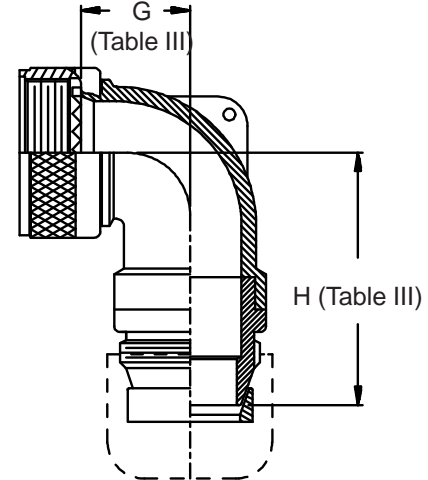

**CONNECTOR  
 DESIGNATORS**  
**A-F-H-L-S**  
**ROTATABLE  
 COUPLING**  
**TYPE C OVERALL  
 SHIELD TERMINATION**

**STYLE 2  
 (STRAIGHT  
 See Note 1)**

**STYLE 2  
 (45° & 90°  
 See Note 1)**

**STYLE M  
 Medium Duty - Dash No. 01-04  
 (Table X)**

**STYLE M  
 Medium Duty - Dash No. 10-28  
 (Table X)**

**STYLE D  
 Medium Duty  
 (Table X)**