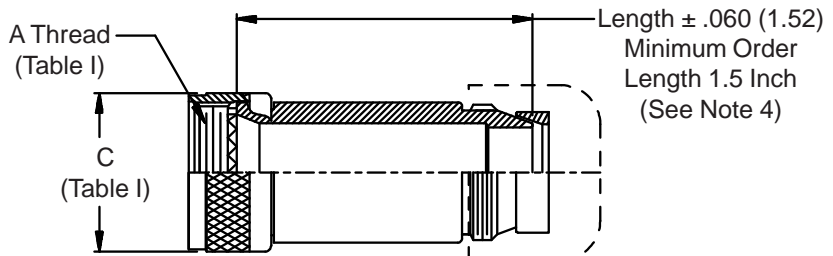

**CONNECTOR
 DESIGNATORS
 A-F-H-L-S
 ROTATABLE
 COUPLING**

**TYPE C OVERALL
 SHIELD TERMINATION**

**STYLE 2
 (STRAIGHT
 See Note 1)**

**STYLE 2
 (45° & 90°
 See Note 1)**

**STYLE M
 Medium Duty - Dash No. 01-04
 (Table X)**

**STYLE M
 Medium Duty - Dash No. 10-28
 (Table X)**

**STYLE D
 Medium Duty
 (Table X)**