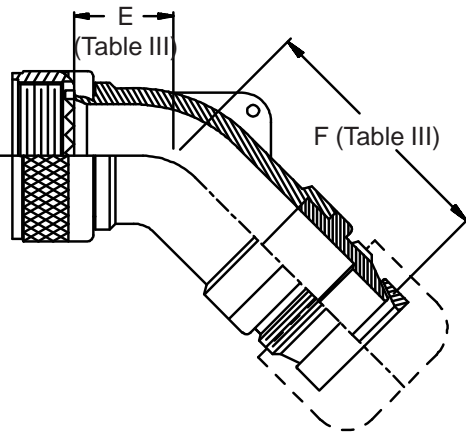

**CONNECTOR
 DESIGNATORS
 A-F-H-L-S
 ROTATABLE
 COUPLING**

**TYPE C OVERALL
 SHIELD TERMINATION**

**STYLE 2
 (STRAIGHT
 See Note 1)**

**STYLE 2
 (45° & 90°
 See Note 1)**

**STYLE M
 Medium Duty - Dash No. 01-04
 (Table X)**

**STYLE M
 Medium Duty - Dash No. 10-28
 (Table X)**

**STYLE D
 Medium Duty
 (Table X)**