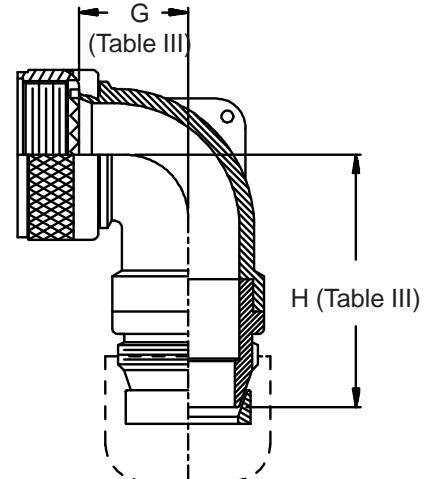

**CONNECTOR
 DESIGNATORS
 A-F-H-L-S
 ROTATABLE
 COUPLING**

**TYPE C OVERALL
 SHIELD TERMINATION**

**STYLE 2
 (STRAIGHT
 See Note 1)**

**STYLE 2
 (45° & 90°
 See Note 1)**

**STYLE M
 Medium Duty - Dash No. 01-04
 (Table X)**

**STYLE M
 Medium Duty - Dash No. 10-28
 (Table X)**

**STYLE D
 Medium Duty
 (Table X)**