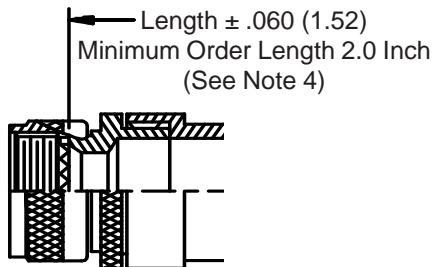

**CONNECTOR
 DESIGNATORS
 A-F-H-L-S
 ROTATABLE
 COUPLING**

**TYPE C OVERALL
 SHIELD TERMINATION**

**STYLE 2
 (STRAIGHT
 See Note 1)**

**STYLE 2
 (45° & 90°
 See Note 1)**

**STYLE M
 Medium Duty - Dash No. 01-04
 (Table X)**

**STYLE M
 Medium Duty - Dash No. 10-28
 (Table X)**

**STYLE D
 Medium Duty
 (Table X)**