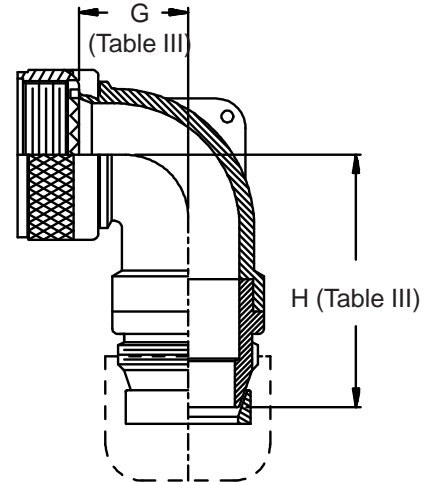

**CONNECTOR
 DESIGNATORS
 A-F-H-L-S
 ROTATABLE
 COUPLING**

**TYPE C OVERALL
 SHIELD TERMINATION**

**STYLE 2
 (STRAIGHT
 See Note 1)**

**STYLE 2
 (45° & 90°
 See Note 1)**

**STYLE M
 Medium Duty - Dash No. 01-04
 (Table X)**

**STYLE M
 Medium Duty - Dash No. 10-28
 (Table X)**

**STYLE D
 Medium Duty
 (Table X)**