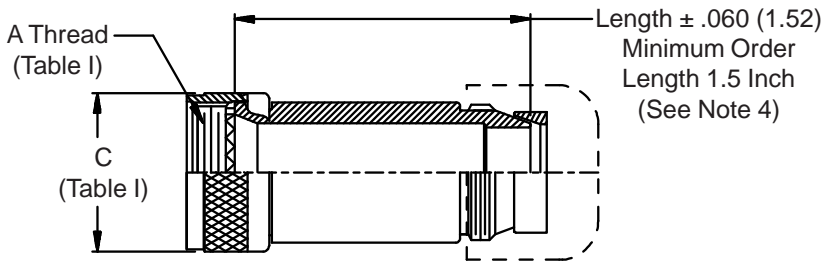

**CONNECTOR  
 DESIGNATORS**  
**A-F-H-L-S**  
**ROTATABLE  
 COUPLING**  
**TYPE C OVERALL  
 SHIELD TERMINATION**

**STYLE 2  
 (STRAIGHT  
 See Note 1)**

**STYLE 2  
 (45° & 90°  
 See Note 1)**

**STYLE M  
 Medium Duty - Dash No. 01-04  
 (Table X)**

**STYLE M  
 Medium Duty - Dash No. 10-28  
 (Table X)**

**STYLE D  
 Medium Duty  
 (Table X)**