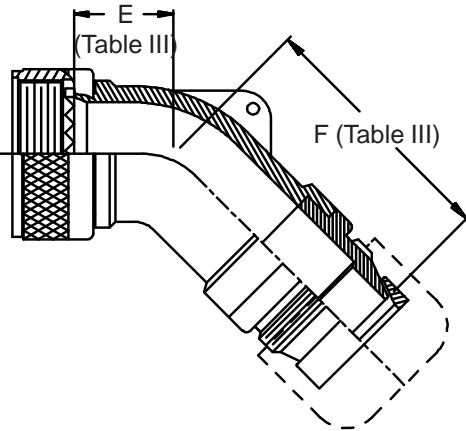

**CONNECTOR  
 DESIGNATORS**  
**A-F-H-L-S**  
**ROTATABLE  
 COUPLING**  
**TYPE C OVERALL  
 SHIELD TERMINATION**

**STYLE 2  
 (STRAIGHT  
 See Note 1)**

**STYLE 2  
 (45° & 90°  
 See Note 1)**

**STYLE M  
 Medium Duty - Dash No. 01-04  
 (Table X)**

**STYLE M  
 Medium Duty - Dash No. 10-28  
 (Table X)**

**STYLE D  
 Medium Duty  
 (Table X)**