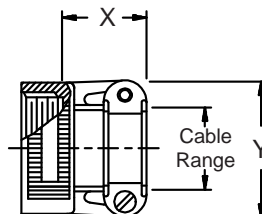

**CONNECTOR  
 DESIGNATORS**  
**A-F-H-L-S**  
**ROTATABLE  
 COUPLING**  
**TYPE C OVERALL  
 SHIELD TERMINATION**

**STYLE 2  
 (STRAIGHT  
 See Note 1)**

**STYLE 2  
 (45° & 90°  
 See Note 1)**

**STYLE M  
 Medium Duty - Dash No. 01-04  
 (Table X)**

**STYLE M  
 Medium Duty - Dash No. 10-28  
 (Table X)**

**STYLE D  
 Medium Duty  
 (Table X)**