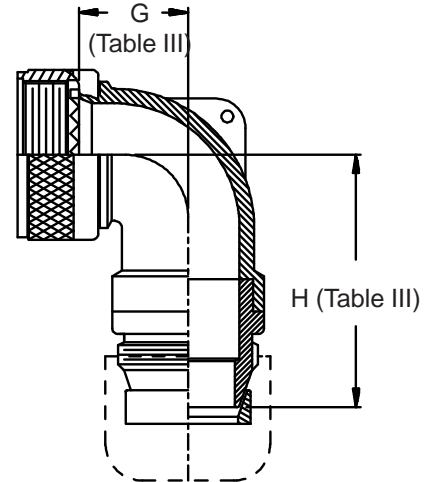

**CONNECTOR
 DESIGNATORS**
A-F-H-L-S
**ROTATABLE
 COUPLING**
**TYPE C OVERALL
 SHIELD TERMINATION**

**STYLE 2
 (STRAIGHT
 See Note 1)**

**STYLE 2
 (45° & 90°
 See Note 1)**

**STYLE M
 Medium Duty - Dash No. 01-04
 (Table X)**

**STYLE M
 Medium Duty - Dash No. 10-28
 (Table X)**

**STYLE D
 Medium Duty
 (Table X)**