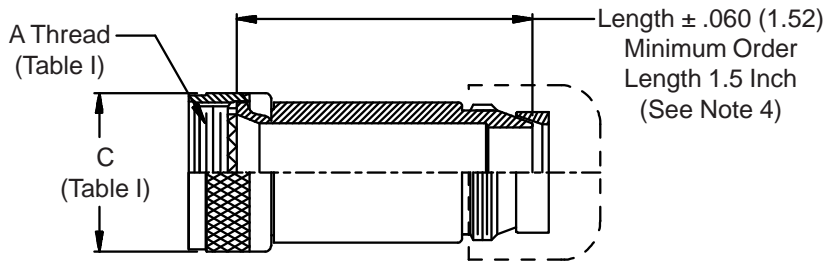

**CONNECTOR
 DESIGNATORS**
A-F-H-L-S
**ROTATABLE
 COUPLING**
**TYPE C OVERALL
 SHIELD TERMINATION**

**STYLE 2
 (STRAIGHT
 See Note 1)**

**STYLE 2
 (45° & 90°
 See Note 1)**

**STYLE M
 Medium Duty - Dash No. 01-04
 (Table X)**

**STYLE M
 Medium Duty - Dash No. 10-28
 (Table X)**

**STYLE D
 Medium Duty
 (Table X)**