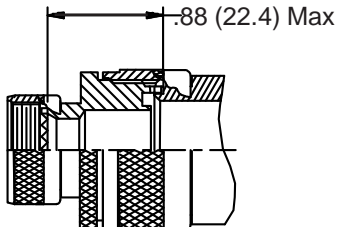

**CONNECTOR
 DESIGNATORS**
A-F-H-L-S
**ROTATABLE
 COUPLING**
**TYPE C OVERALL
 SHIELD TERMINATION**

**STYLE 2
 (STRAIGHT
 See Note 1)**

**STYLE 2
 (45° & 90°
 See Note 1)**

**STYLE M
 Medium Duty - Dash No. 01-04
 (Table X)**

**STYLE M
 Medium Duty - Dash No. 10-28
 (Table X)**

**STYLE D
 Medium Duty
 (Table X)**