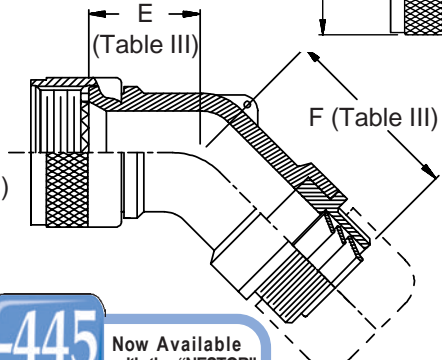

380-018
EMI/RFI Non-Environmental Backshell
with Strain Relief
Type E - Rotatable Coupling - Low Profile

**CONNECTOR
 DESIGNATORS
 A-F-H-L-S**

**ROTATABLE
 COUPLING**

**TYPE E INDIVIDUAL
 AND/OR OVERALL
 SHIELD TERMINATION**

**STYLE 2
 (STRAIGHT
 See Note 1)**

**STYLE 2
 (45° & 90°
 See Note 1)**

-445 Now Available with the "NESTOR"
 Glenair's Non-Detent, Spring-Loaded, Self-Locking Coupling. Add "-445" to Specify This AS85049 Style "N" Coupling Interface.