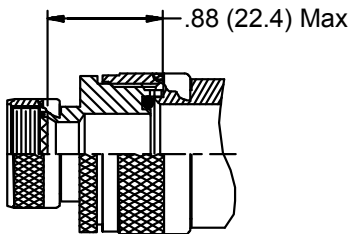

**CONNECTOR
 DESIGNATORS
 A-F-H-L-S
 ROTATABLE
 COUPLING**

**TYPE G INDIVIDUAL
 AND/OR OVERALL
 SHIELD TERMINATION**

STYLE 2
 (45° & 90°
 See Note 1)

STYLE H
 Heavy Duty
 (Table X)

STYLE A
 Medium Duty
 (Table XI)

STYLE M
 Medium Duty
 (Table XI)

STYLE D
 Medium Duty
 (Table XI)