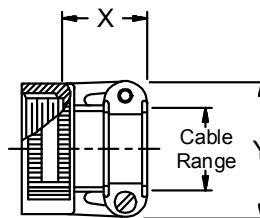

STYLE M
Medium Duty
(Table XI)