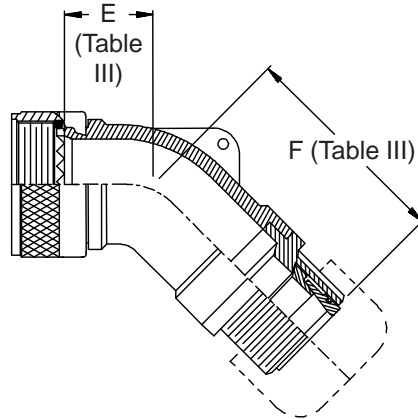

**CONNECTOR
 DESIGNATORS
 A-F-H-L-S
 ROTATABLE
 COUPLING**

**TYPE A OVERALL
 SHIELD TERMINATION**

**STYLE 2
 (STRAIGHT
 See Note 1)**

**STYLE 2
 (45° & 90°
 See Note 1)**

**STYLE C
 Medium Duty
 (Table X)**

**STYLE E
 Medium Duty
 (Table XI)**