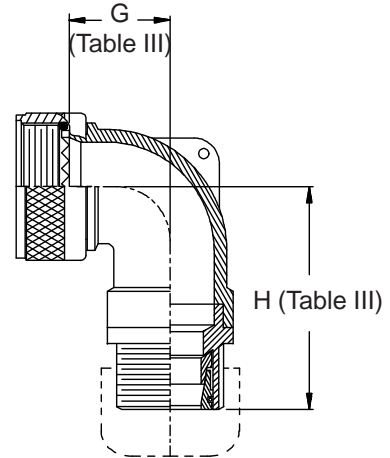

**CONNECTOR
 DESIGNATORS
 A-F-H-L-S
 ROTATABLE
 COUPLING**

**TYPE A OVERALL
 SHIELD TERMINATION**

**STYLE 2
 (STRAIGHT
 See Note 1)**

**STYLE 2
 (45° & 90°
 See Note 1)**

**STYLE C
 Medium Duty
 (Table X)**

**STYLE E
 Medium Duty
 (Table XI)**