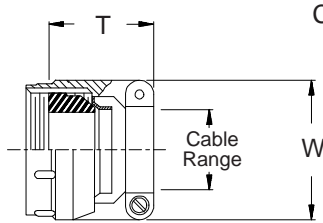

**CONNECTOR
 DESIGNATORS
 A-F-H-L-S
 ROTATABLE
 COUPLING**

**TYPE A OVERALL
 SHIELD TERMINATION**

**STYLE 2
 (STRAIGHT
 See Note 1)**

**STYLE 2
 (45° & 90°
 See Note 1)**

**STYLE C
 Medium Duty
 (Table X)**