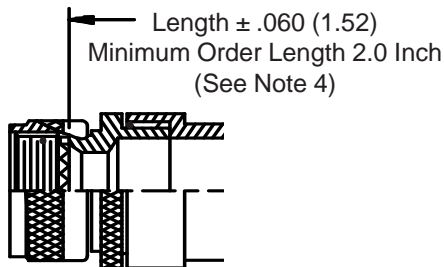

**CONNECTOR
 DESIGNATORS
 A-F-H-L-S
 ROTATABLE
 COUPLING**

**TYPE A OVERALL
 SHIELD TERMINATION**

**STYLE 2
 (STRAIGHT
 See Note 1)**

**STYLE 2
 (45° & 90°
 See Note 1)**

**STYLE C
 Medium Duty
 (Table X)**

**STYLE E
 Medium Duty
 (Table XI)**