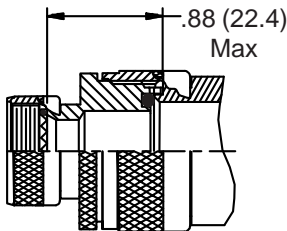

**CONNECTOR
 DESIGNATORS
 A-F-H-L-S
 ROTATABLE
 COUPLING**

**TYPE A OVERALL
 SHIELD TERMINATION**

**STYLE 2
 (STRAIGHT
 See Note 1)**

**STYLE 2
 (45° & 90°
 See Note 1)**

**STYLE C
 Medium Duty
 (Table X)**

**STYLE E
 Medium Duty
 (Table XI)**