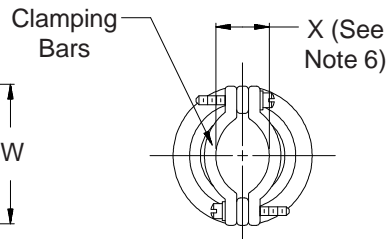

**CONNECTOR
 DESIGNATORS
 A-F-H-L-S
 ROTATABLE
 COUPLING**

**TYPE A OVERALL
 SHIELD TERMINATION**

**STYLE 2
 (STRAIGHT
 See Note 1)**

**STYLE 2
 (45° & 90°
 See Note 1)**

**STYLE C
 Medium Duty
 (Table X)**

**STYLE E
 Medium Duty
 (Table XI)**