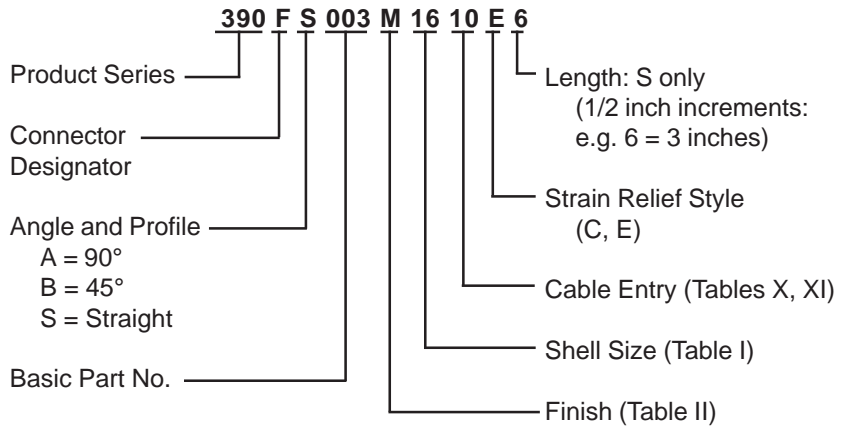

**CONNECTOR
 DESIGNATORS
 A-F-H-L-S
 ROTATABLE
 COUPLING**

**TYPE A OVERALL
 SHIELD TERMINATION**

**STYLE 2
 (STRAIGHT
 See Note 1)**

**STYLE 2
 (45° & 90°
 See Note 1)**

**STYLE C
 Medium Duty
 (Table X)**

**STYLE E
 Medium Duty
 (Table XI)**