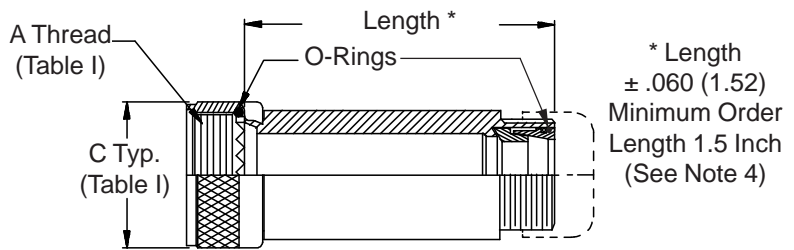

**CONNECTOR
 DESIGNATORS
 A-F-H-L-S
 ROTATABLE
 COUPLING**

**TYPE A OVERALL
 SHIELD TERMINATION**

**STYLE 2
 (STRAIGHT
 See Note 1)**

**STYLE 2
 (45° & 90°
 See Note 1)**

**STYLE C
 Medium Duty
 (Table X)**

**STYLE E
 Medium Duty
 (Table XI)**