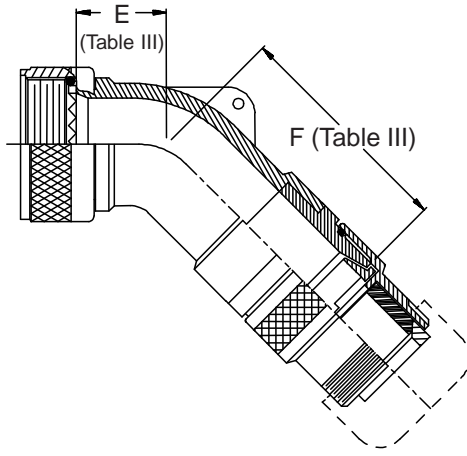

**CONNECTOR
 DESIGNATORS
 A-F-H-L-S
 ROTATABLE
 COUPLING**

**TYPE B INDIVIDUAL
 AND/OR OVERALL
 SHIELD TERMINATION**

**STYLE 2
 (STRAIGHT
 See Note 1)**

**STYLE 2
 (45° & 90°
 See Note 1)**

**STYLE H
 Heavy Duty
 (Table X)**

**STYLE A
 Medium Duty
 (Table XI)**

**STYLE M
 Medium Duty
 (Table XI)**

**STYLE D
 Medium Duty
 (Table XI)**