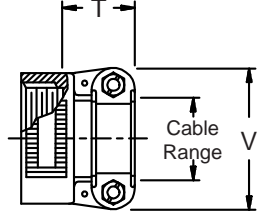

**CONNECTOR
 DESIGNATORS
 A-F-H-L-S
 ROTATABLE
 COUPLING**

**TYPE B INDIVIDUAL
 AND/OR OVERALL
 SHIELD TERMINATION**

**STYLE 2
 (STRAIGHT
 See Note 1)**

**STYLE 2
 (45° & 90°
 See Note 1)**

**STYLE H
 Heavy Duty
 (Table X)**