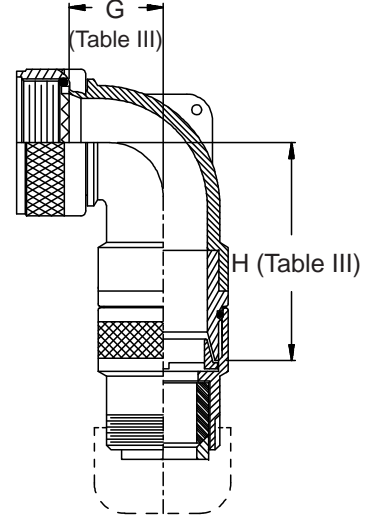

**CONNECTOR
 DESIGNATORS
 A-F-H-L-S
 ROTATABLE
 COUPLING**

**TYPE B INDIVIDUAL
 AND/OR OVERALL
 SHIELD TERMINATION**

**STYLE 2
 (STRAIGHT
 See Note 1)**

**STYLE 2
 (45° & 90°
 See Note 1)**

**STYLE H
 Heavy Duty
 (Table X)**

**STYLE A
 Medium Duty
 (Table XI)**

**STYLE M
 Medium Duty
 (Table XI)**

**STYLE D
 Medium Duty
 (Table XI)**