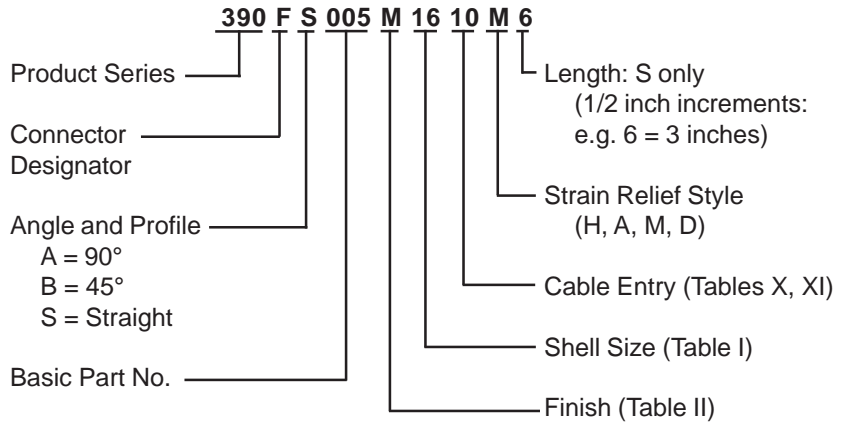

**CONNECTOR
 DESIGNATORS
 A-F-H-L-S
 ROTATABLE
 COUPLING**

**TYPE B INDIVIDUAL
 AND/OR OVERALL
 SHIELD TERMINATION**

**STYLE 2
 (STRAIGHT
 See Note 1)**

**STYLE 2
 (45° & 90°
 See Note 1)**

**STYLE H
 Heavy Duty
 (Table X)**

**STYLE A
 Medium Duty
 (Table XI)**

**STYLE M
 Medium Duty
 (Table XI)**

**STYLE D
 Medium Duty
 (Table XI)**