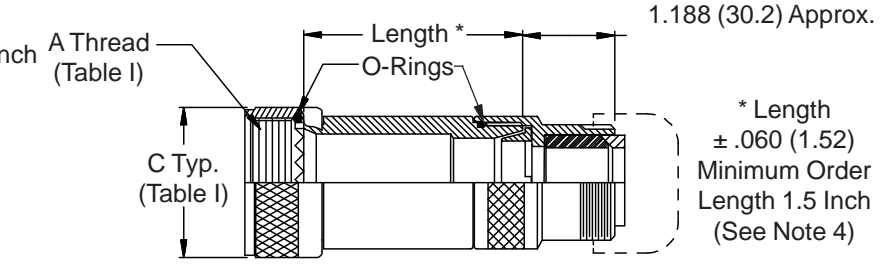

**CONNECTOR
 DESIGNATORS
 A-F-H-L-S
 ROTATABLE
 COUPLING**

**TYPE B INDIVIDUAL
 AND/OR OVERALL
 SHIELD TERMINATION**

**STYLE 2
 (STRAIGHT
 See Note 1)**

**STYLE 2
 (45° & 90°
 See Note 1)**

**STYLE H
 Heavy Duty
 (Table X)**

**STYLE A
 Medium Duty
 (Table XI)**

**STYLE M
 Medium Duty
 (Table XI)**

**STYLE D
 Medium Duty
 (Table XI)**