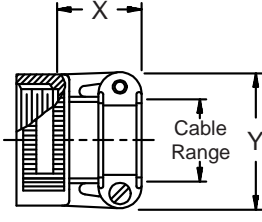

**STYLE M
Medium Duty
(Table XI)**