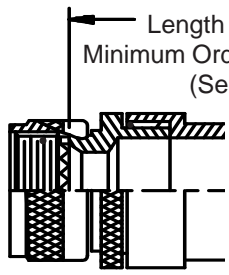

**CONNECTOR
 DESIGNATORS
 A-F-H-L-S
 ROTATABLE
 COUPLING**

**TYPE B INDIVIDUAL
 AND/OR OVERALL
 SHIELD TERMINATION**

**STYLE 2
 (STRAIGHT
 See Note 1)**

**STYLE 2
 (45° & 90°
 See Note 1)**

**STYLE H
 Heavy Duty
 (Table X)**

**STYLE A
 Medium Duty
 (Table XI)**

**STYLE M
 Medium Duty
 (Table XI)**

**STYLE D
 Medium Duty
 (Table XI)**