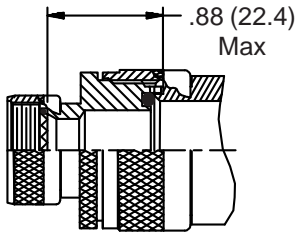

**CONNECTOR
 DESIGNATORS
 A-F-H-L-S
 ROTATABLE
 COUPLING**

**TYPE B INDIVIDUAL
 AND/OR OVERALL
 SHIELD TERMINATION**

**STYLE 2
 (STRAIGHT
 See Note 1)**

**STYLE 2
 (45° & 90°
 See Note 1)**

**STYLE H
 Heavy Duty
 (Table X)**

**STYLE A
 Medium Duty
 (Table XI)**

**STYLE M
 Medium Duty
 (Table XI)**

**STYLE D
 Medium Duty
 (Table XI)**