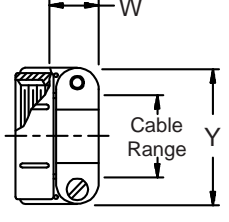

**CONNECTOR
 DESIGNATORS
 A-F-H-L-S
 ROTATABLE
 COUPLING**

**TYPE B INDIVIDUAL
 AND/OR OVERALL
 SHIELD TERMINATION**

**STYLE 2
 (STRAIGHT
 See Note 1)**

**STYLE 2
 (45° & 90°
 See Note 1)**

**STYLE H
 Heavy Duty
 (Table X)**

**STYLE A
 Medium Duty
 (Table XI)**

**STYLE M
 Medium Duty
 (Table XI)**

**STYLE D
 Medium Duty
 (Table XI)**