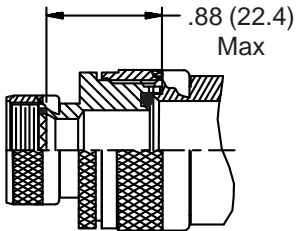

**CONNECTOR  
 DESIGNATORS  
 A-F-H-L-S**

**ROTATABLE  
 COUPLING**

**TYPE B INDIVIDUAL  
 AND/OR OVERALL  
 SHIELD TERMINATION**

**STYLE 2  
 (STRAIGHT  
 See Note 1)**

**STYLE 2  
 (45° & 90°  
 See Note 1)**

**STYLE H  
 Heavy Duty  
 (Table X)**

**STYLE A  
 Medium Duty  
 (Table XI)**

**STYLE M  
 Medium Duty  
 (Table XI)**

**STYLE D  
 Medium Duty  
 (Table XI)**