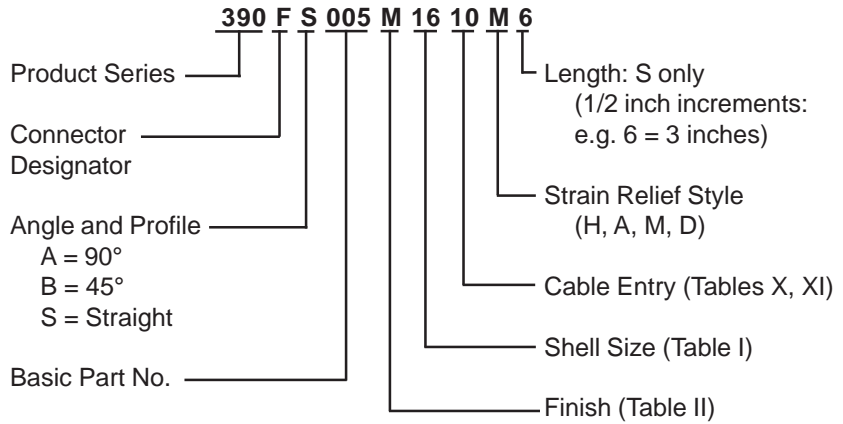

**CONNECTOR  
 DESIGNATORS  
 A-F-H-L-S**

**ROTATABLE  
 COUPLING**

**TYPE B INDIVIDUAL  
 AND/OR OVERALL  
 SHIELD TERMINATION**

**STYLE 2  
 (STRAIGHT  
 See Note 1)**

**STYLE 2  
 (45° & 90°  
 See Note 1)**

**STYLE H  
 Heavy Duty  
 (Table X)**

**STYLE A  
 Medium Duty  
 (Table XI)**

**STYLE M  
 Medium Duty  
 (Table XI)**

**STYLE D  
 Medium Duty  
 (Table XI)**