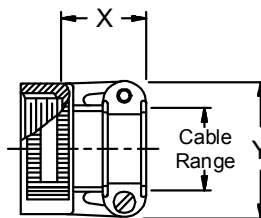

STYLE M
Medium Duty
(Table XI)