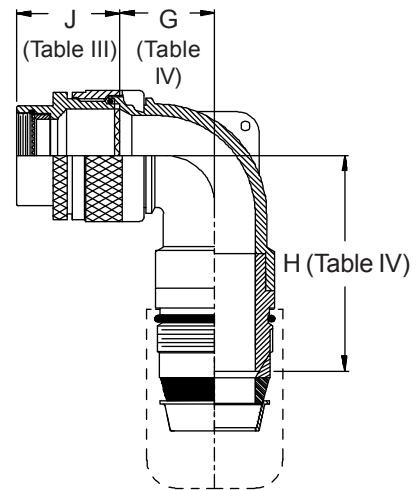

CONNECTOR DESIGNATORS
A-B*-C-D-E-F
G-H-J-K-L-S

* Conn. Desig. B See Note 5
DIRECT COUPLING

TYPE C OVERALL SHIELD TERMINATION

Length ± .060 (1.52)
 Min. Order Length 2.0 Inch
 (See Note 4)

STYLE 2
(STRAIGHT)
 See Note 1)

STYLE L
 Light Duty
 (Table V)

STYLE G
 Light Duty
 (Table V)