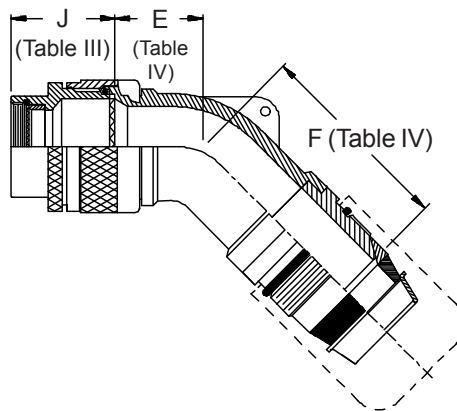

CONNECTOR DESIGNATORS
A-B*-C-D-E-F
G-H-J-K-L-S

* Conn. Desig. B See Note 5
DIRECT COUPLING

TYPE C OVERALL SHIELD TERMINATION

Length ± .060 (1.52)
 Min. Order Length 2.0 Inch
 (See Note 4)

STYLE 2
(STRAIGHT)
 See Note 1)