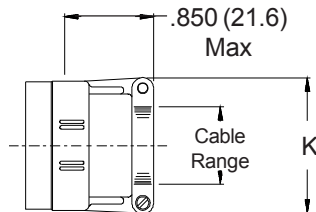

CONNECTOR DESIGNATORS
A-B*-C-D-E-F
G-H-J-K-L-S

* Conn. Desig. B See Note 5
DIRECT COUPLING

TYPE C OVERALL SHIELD TERMINATION

Length ± .060 (1.52)
 Min. Order Length 2.0 Inch
 (See Note 4)

STYLE 2
(STRAIGHT)
 See Note 1)

STYLE L
 Light Duty
 (Table V)

STYLE G
 Light Duty
 (Table V)