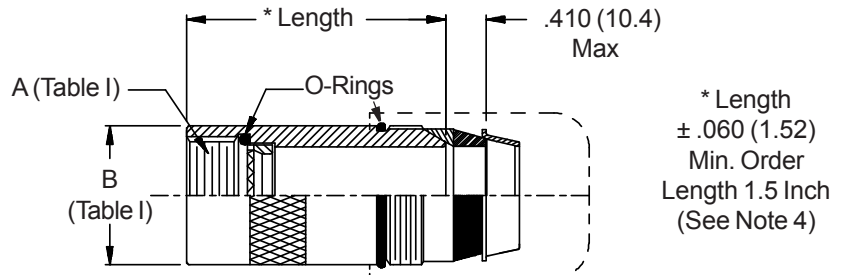

CONNECTOR DESIGNATORS
A-B*-C-D-E-F
G-H-J-K-L-S

* Conn. Desig. B See Note 5
DIRECT COUPLING

TYPE C OVERALL SHIELD TERMINATION

Length ± .060 (1.52)
 Min. Order Length 2.0 Inch
 (See Note 4)

STYLE 2
(STRAIGHT)
 See Note 1)

STYLE L
 Light Duty
 (Table V)

STYLE G
 Light Duty
 (Table V)