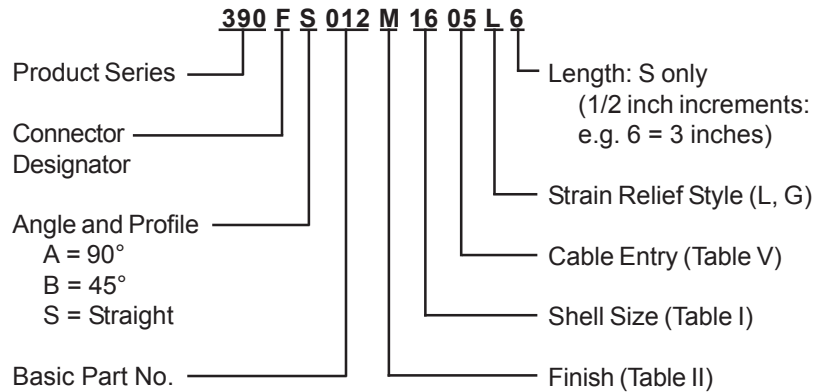

CONNECTOR DESIGNATORS
A-B*-C-D-E-F
G-H-J-K-L-S

* Conn. Desig. B See Note 5
DIRECT COUPLING

TYPE C OVERALL SHIELD TERMINATION

Length ± .060 (1.52)
 Min. Order Length 2.0 Inch
 (See Note 4)

STYLE 2
(STRAIGHT)
 See Note 1)

STYLE L
 Light Duty
 (Table V)

STYLE G
 Light Duty
 (Table V)