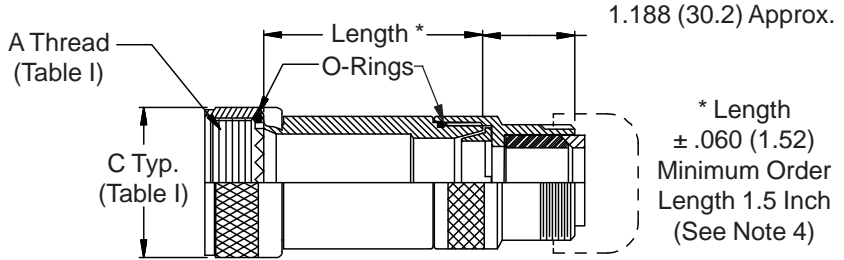

**CONNECTOR
 DESIGNATORS
 A-F-H-L-S
 ROTATABLE
 COUPLING**

**TYPE B INDIVIDUAL
 AND/OR OVERALL
 SHIELD TERMINATION**

**STYLE 2
 (STRAIGHT
 See Note 1)**

**STYLE 2
 (45° & 90°
 See Note 1)**

**STYLE H
 Heavy Duty
 (Table X)**

**STYLE A
 Medium Duty
 (Table XI)**

**STYLE M
 Medium Duty
 (Table XI)**

**STYLE D
 Medium Duty
 (Table XI)**